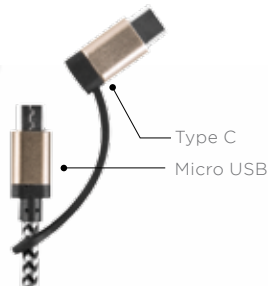

### ED781 new

Micro USB charge and sync cable with carabiner.

Size: H 4 3/8" x W 7/8" x D 5/8"  
(measure with carabiner)  
Cable: 4 1/2"  
Imprint: H 3/8" x W 1/4"  
Weight: 400 pcs / 16.5 lbs

25	100	250	500 (4C)
<b>\$8.50</b>	<b>\$6.90</b>	<b>\$6.50</b>	<b>\$5.90</b>

## ED672 new

Never be tethered to the wall again with a 10 feet 2-in-1 cable! With Micro USB and USB Type-C connections, you'll be good to go with any device.

Cable length: 10 Feet (120")

Imprint: H 3/8" x W 1/4"