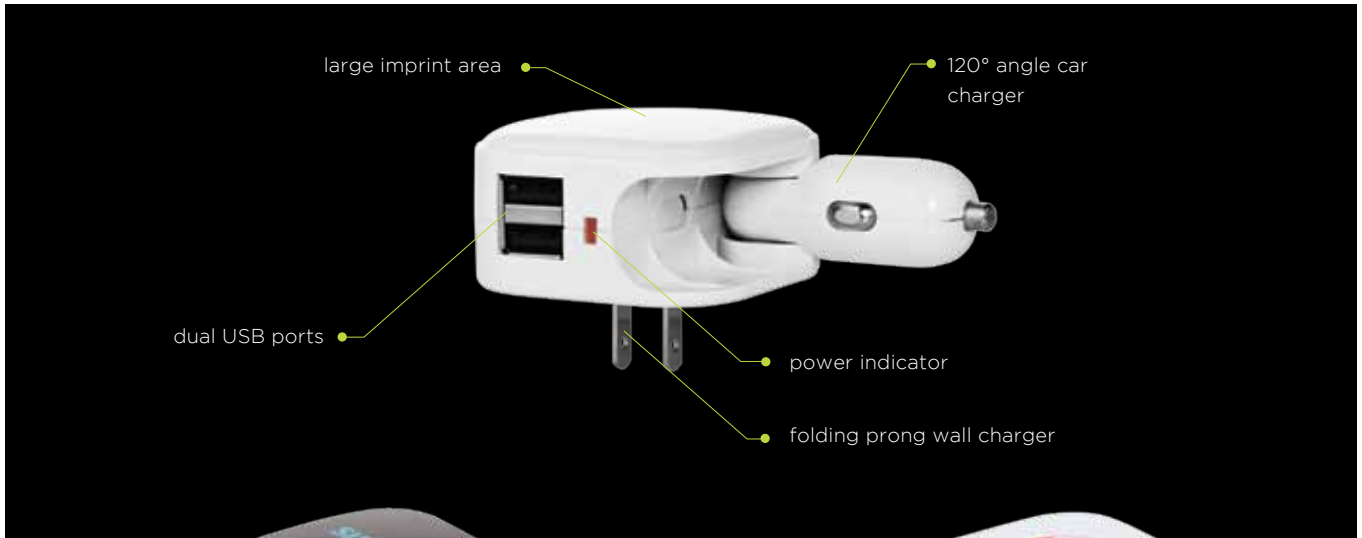

### AD531

UL Listed 3.1A wall charger with dual USB ports. Charges 2 devices at once at maximum speeds.

Size: H 1 13/16" x W 1 3/4" x D 1 1/8"

Imprint: H 1" x W 1"

Weight: 200 pcs / 27.5 lbs

25	100	250	500 (4C)
\$10.90	\$9.90	\$9.50	\$8.90

### AD300

UL Listed 1A wall + car charger with dual USB ports. Versatile device that allows you to charge whether you're at home, the office, or on the go.

Size: H 2 1/8" x W 2 1/8" x D 1 3/16"

Imprints: H 1 5/8" x W 1 5/8"