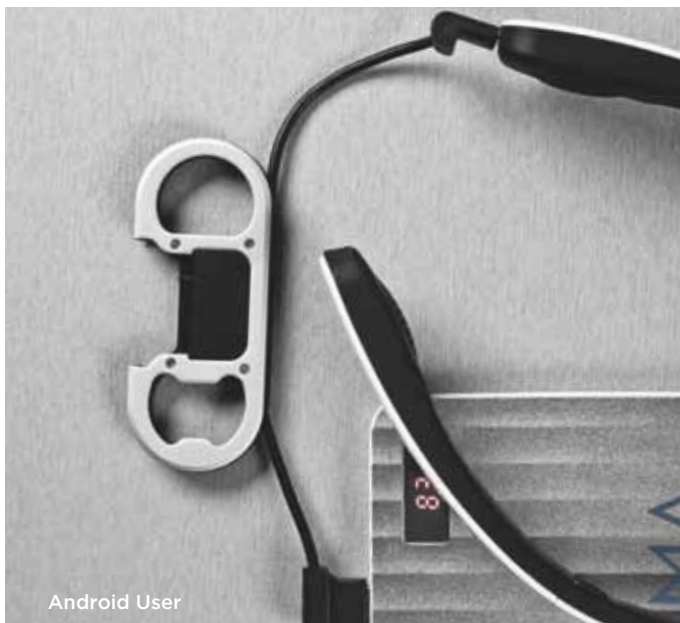

Made for
iPod iPhone iPad

bottle opener charging cable

Be the life of the party with this bottle opener cable combo. With a sturdy metal bottle opener, crack open a nice cold soda and then charge either your MicroUSB or MFI Lightning cables.

ED703 new

Bottle opener with Micro USB charge and data sync cord.

Size: H 11/2" x W 3 5/8" x D 3/8"

Imprint: H 5/8" x W 1"

Weight: 200 pcs / 17.6 lbs

25	100	250	500 (4C)
$8.50	$6.90	$6.50	$5.90

ED583 new

Bottle opener with Lightning charge and data sync cord.

Size: H 11/2" x W 3 5/8" x D 3/8"

Imprint: H 5/8" x W 1"

Weight: 200 pcs / 17.6 lbs

25	100	250	500 (4C)
$16.50	$14.90	$14.50	$13.90

• price includes a 1 color/position imprint • set-up charge $55.00(g) • lead time: 5-7 days after final approval
• for overseas direct orders with lower pricing, please inquire • visit www.tomaxusa.com for more cable models