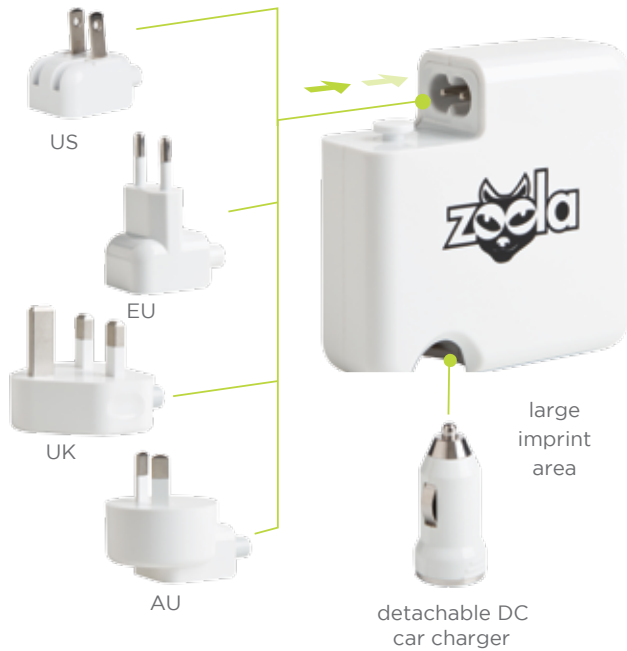

charge
wherever
you travel!

AD360

Universal charger for the US, UK, EU & AU with dual USB ports: 2.1 A wall charger for faster charging, and a detachable 1A car charger. A must-have when you travel.

Size: H 3" x W 3" x D 1 1/8"

Imprint: H 1" x W 2"

Weight: 40 pcs / 27 lbs

12	50	100	250 (4C)
$29.90	$27.50	$26.50	$24.90