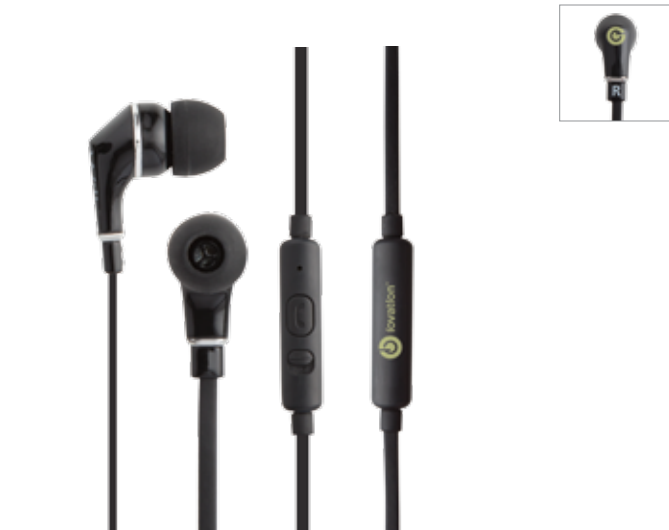

EP302

Stereo earphones with microphone. Ultra soft in-ear silicone tips block out sound for noise cancellation.

Frequency response: 20 Hz 20 KHz
Microphone: Condenser type
Plug: 3.5 mm Stereo Plug
Sensitivity: 98dB, 1V/Pa at 1KHz-52dB
Size: 4 Feet in Length
Imprint: H 1/8" x W 1/2"
Weight: 500 pcs / 22 lbs

25	100	250	500 (4C)
$9.50	$7.90	$7.50	$6.95

*Optional Upgrade Packaging P42. See Page 111.