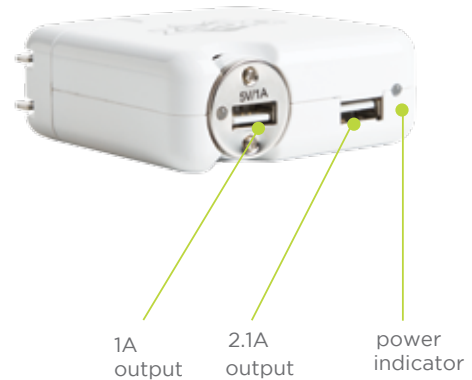

charge
wherever
you travel!

AD360

Universal charger for the US, UK, EU & AU with dual USB ports: 2.1 A wall charger for faster charging, and a detachable 1A car charger. A must-have when you travel.

Size: H 3" x W 3" x D 1 1/8"

Imprint: H 1" x W 2"

Weight: 40 pcs / 27 lbs

12	50	100	250 (4C)
$29.90	$27.50	$26.50	$24.90