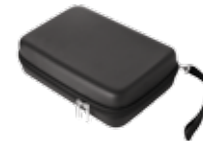

P85

Extra large zipper pouch.

$7.50 (G) Blank Goods

- price includes a 1 color/position imprint on each item
- set-up charge $135.00(g) for 3 item gift sets or $180.00(g) for 4 item gift sets • lead time: 5-7 days after final approval
- for overseas direct orders with lower pricing, please inquire • visit www.tomaxusa.com for more gift set models