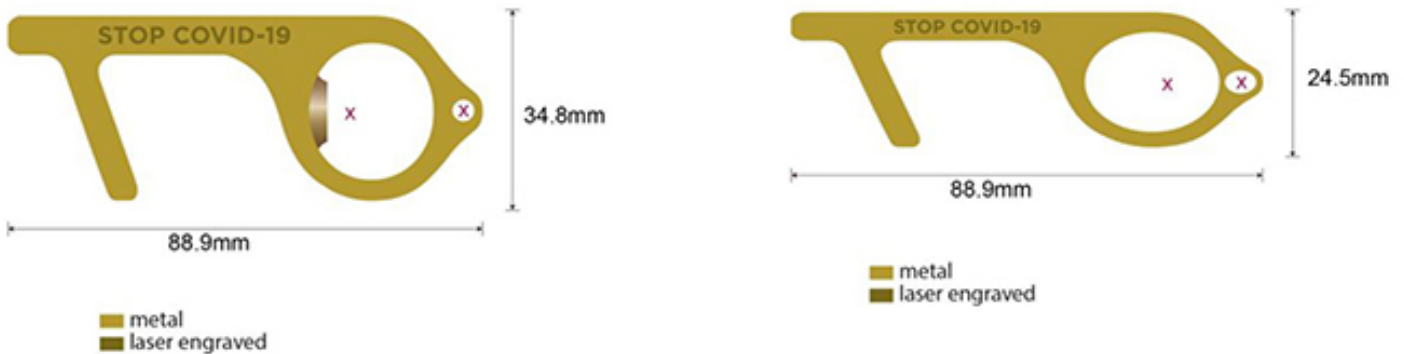

## SAFE TOUCH KEY TAGS

Our Safe Touch Key Tag is anti-microbial and can be used to open doors, supermarket freezers and refrigerated cases, as well as push buttons in elevators, credit card machines, ATMs, etc. The optional bottle opener is a unique feature if desired.

		500	1,000	2,500	Set up
Safe Touch Key Tag	KT-AM312	4.49	4.29	4.19	Waived
				(3C)	

ASI 55610  
PPAI 113471  
UPIC GEMPIRE  
SAGE 55367

[WWW.GEMPIRE.COM](http://WWW.GEMPIRE.COM)