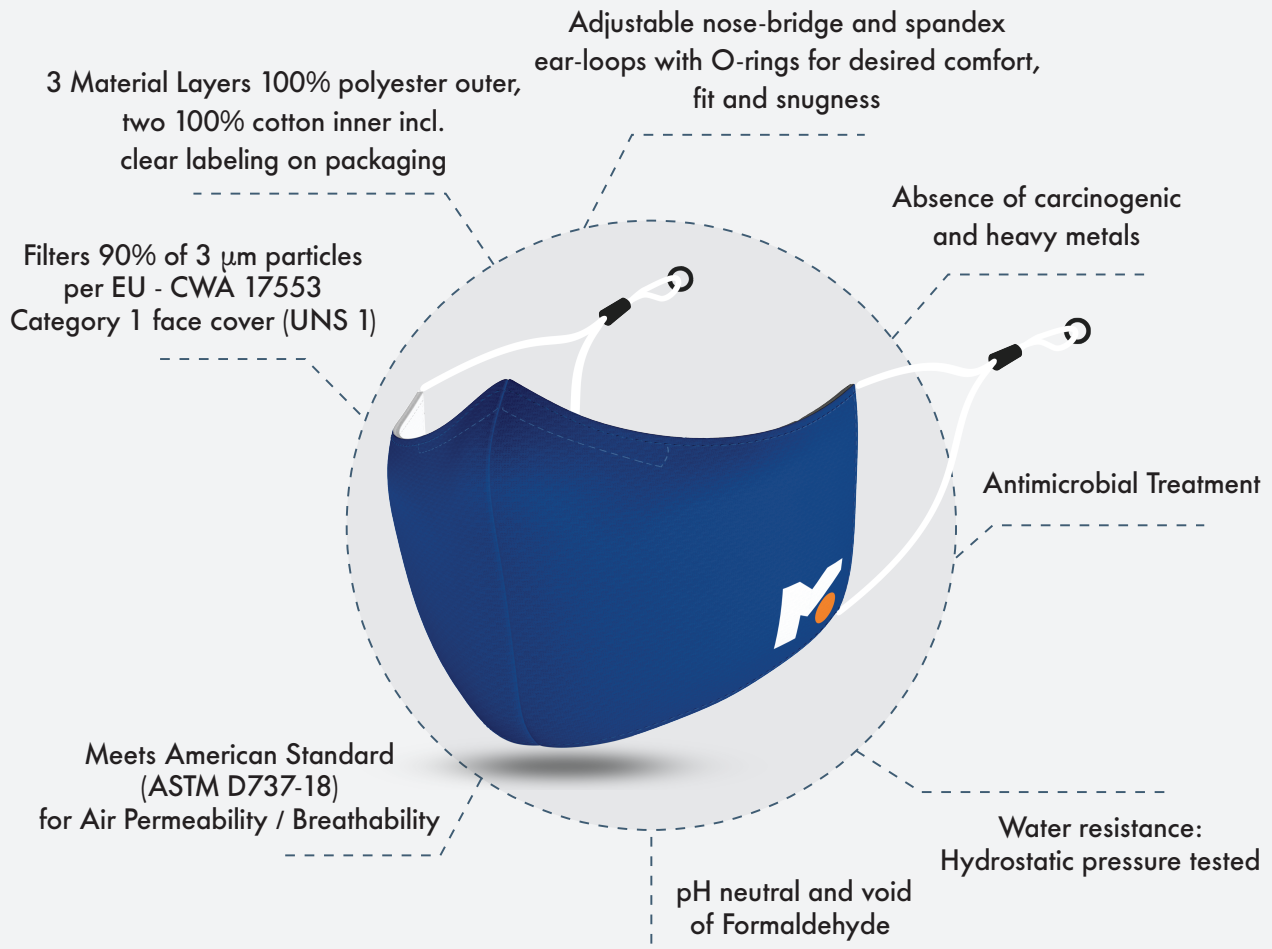

Unicorn Mask Met = CDC Standards Set

COLOR OPTIONS

- | | | | |
|--------------|-----------------|----------|---------|
| ■ Black | ■ Line Navy | ■ Pink | ■ Red |
| □ White | ■ Navy | ■ Khaki | ■ Green |
| ■ Pulse Grey | ■ Line Charcoal | ■ Orange | |

ORDERING OPTIONS

Single color mask - same color for inner layer, outer layer, straps and toggles
Heat Seal one location @ \$6.60 (C) 1,000 MOQ | Lead time: 15 days

Multiple color mask - different colors for inner layer, outer layer, straps and toggles
Heat Seal one location @ \$6.55 (C) 1,000 MOQ | Lead time: 17 days
Embroidery one location @ \$6.77 (C) 1,000 MOQ | Lead time: 19 days