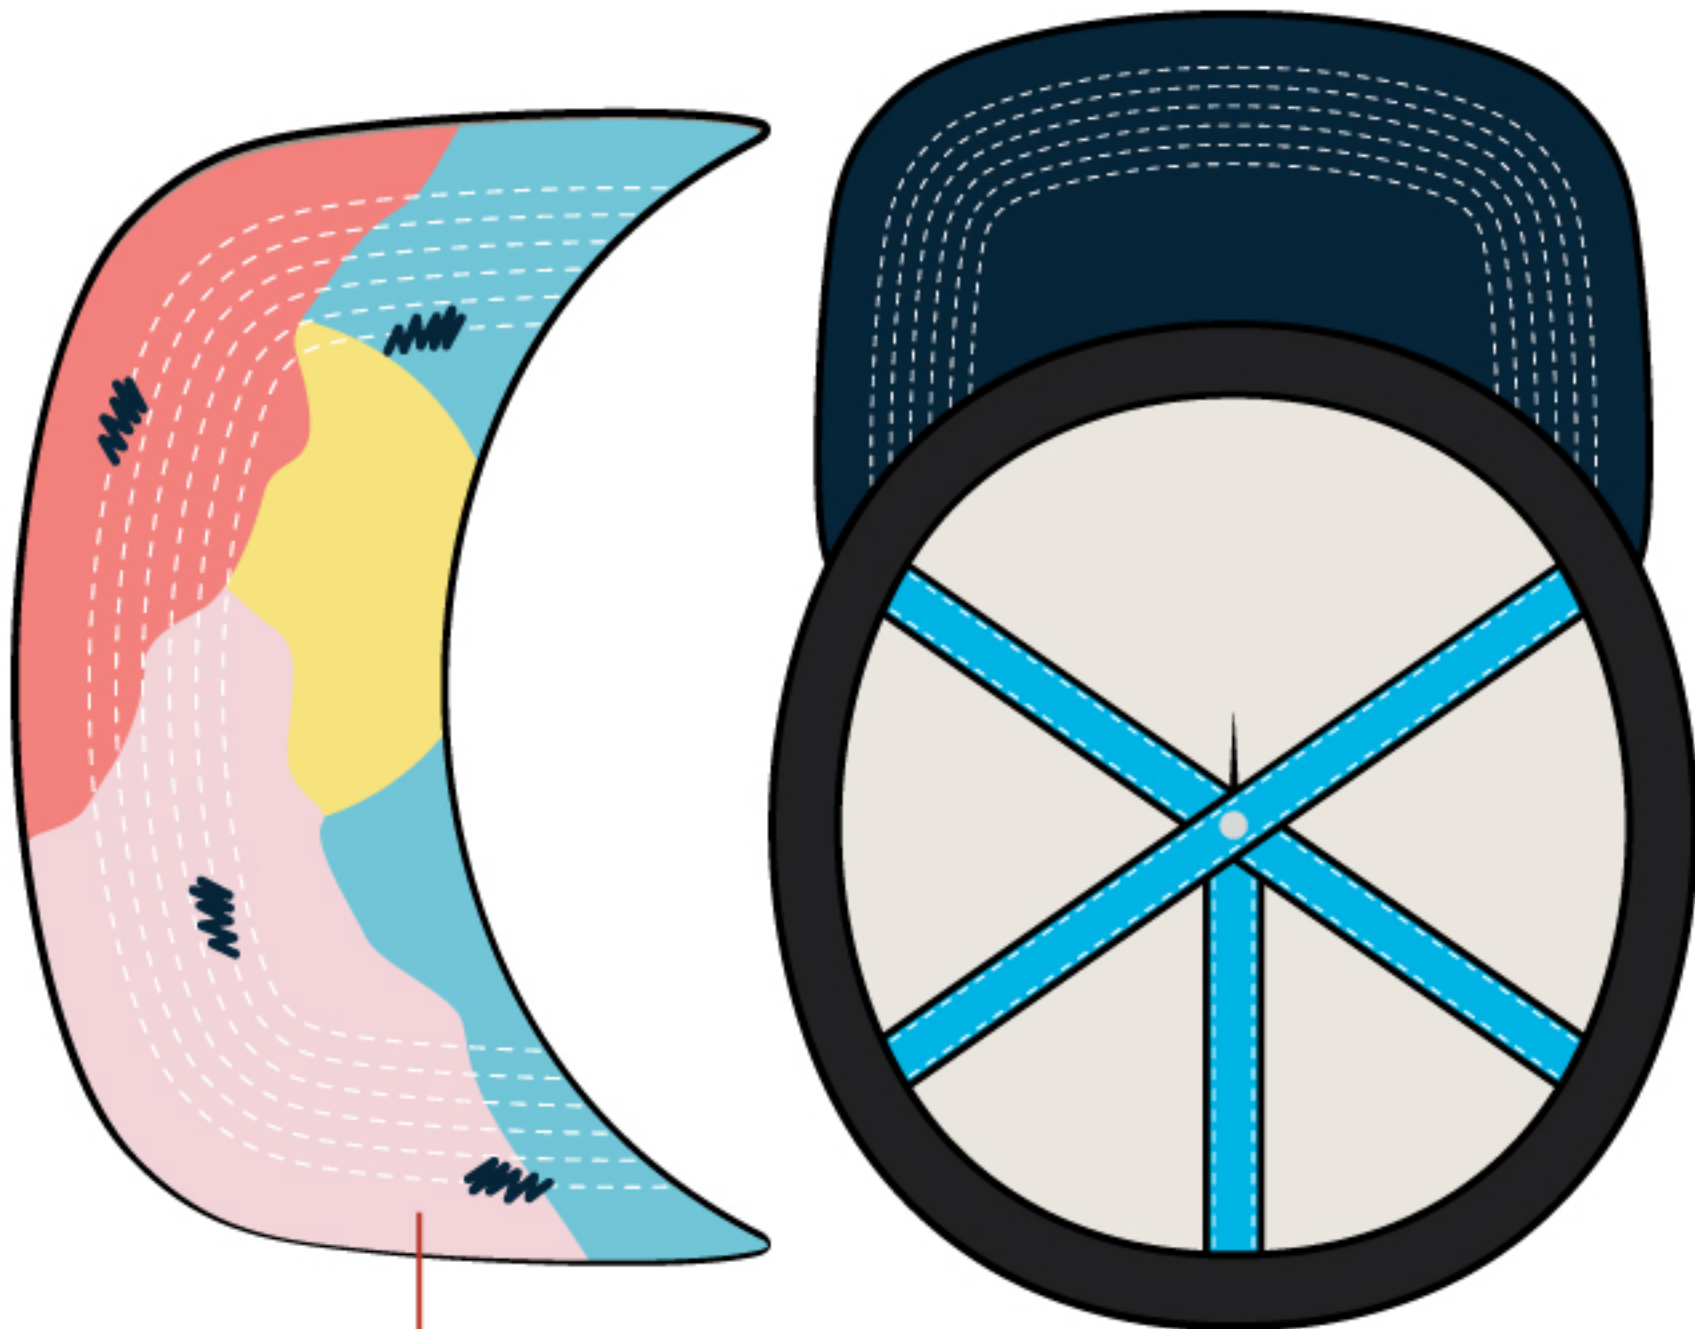

WOVEN SCOUT PATCH

NAVY MESH OVER SUBLIMATION

SUBLIMATION

DESIGN REFERENCE

COLORWAYS

DESCRIPTION

- STRUCTURED
- FLAT VISOR
- SNAP CLOSURE

SILICONE PATCH

SUBLIMATED MESH

SUBLIMATION

FLAT STITCH

DESIGN REFERENCE

COLORWAYS

DESCRIPTION

- STRUCTURED
- PRE-CURVED VISOR
- HOOK & LOOP CLOSURE

SCREENPRINT

FLAT STITCH

WHITE MESH OVERLAY

WHITE CONSTRUCTION STITCH

PMS 2002 & PMS 539
HEAVY DECORATIVE STITCH

SUBLIMATION

WOVEN LABEL

DESIGN REFERENCE

WHITE MESH OVERLAY

COLORWAYS

DESCRIPTION

- STRUCTURED 5 PANEL
- SANDWICH FLAT VISOR
- SNAP CLOSURE
- MESH BACK