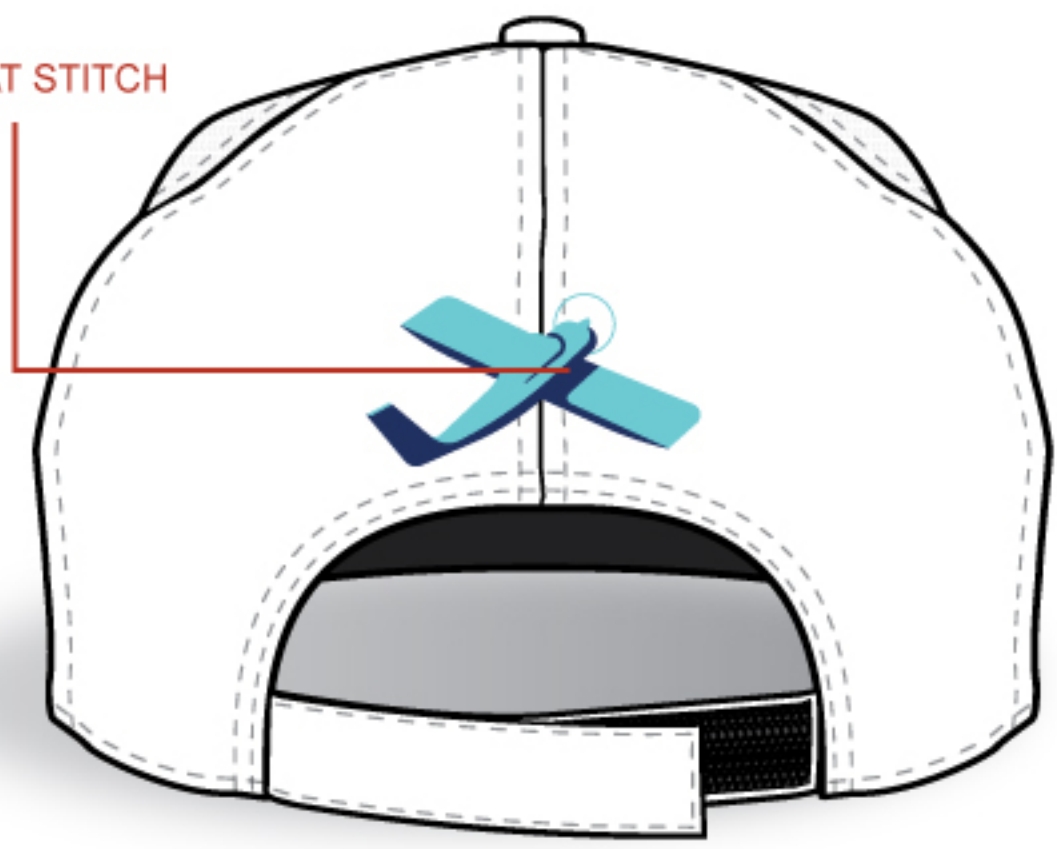

WOVEN SCOUT PATCH

NAVY MESH OVER SUBLIMATION

SUBLIMATION

DESIGN REFERENCE

COLORWAYS

DESCRIPTION

- STRUCTURED
- FLAT VISOR
- SNAP CLOSURE

SILICONE PATCH

SUBLIMATED MESH

SUBLIMATION

FLAT STITCH

DESIGN REFERENCE

COLORWAYS

DESCRIPTION

- STRUCTURED
- PRE-CURVED VISOR
- HOOK & LOOP CLOSURE

SCREENPRINT