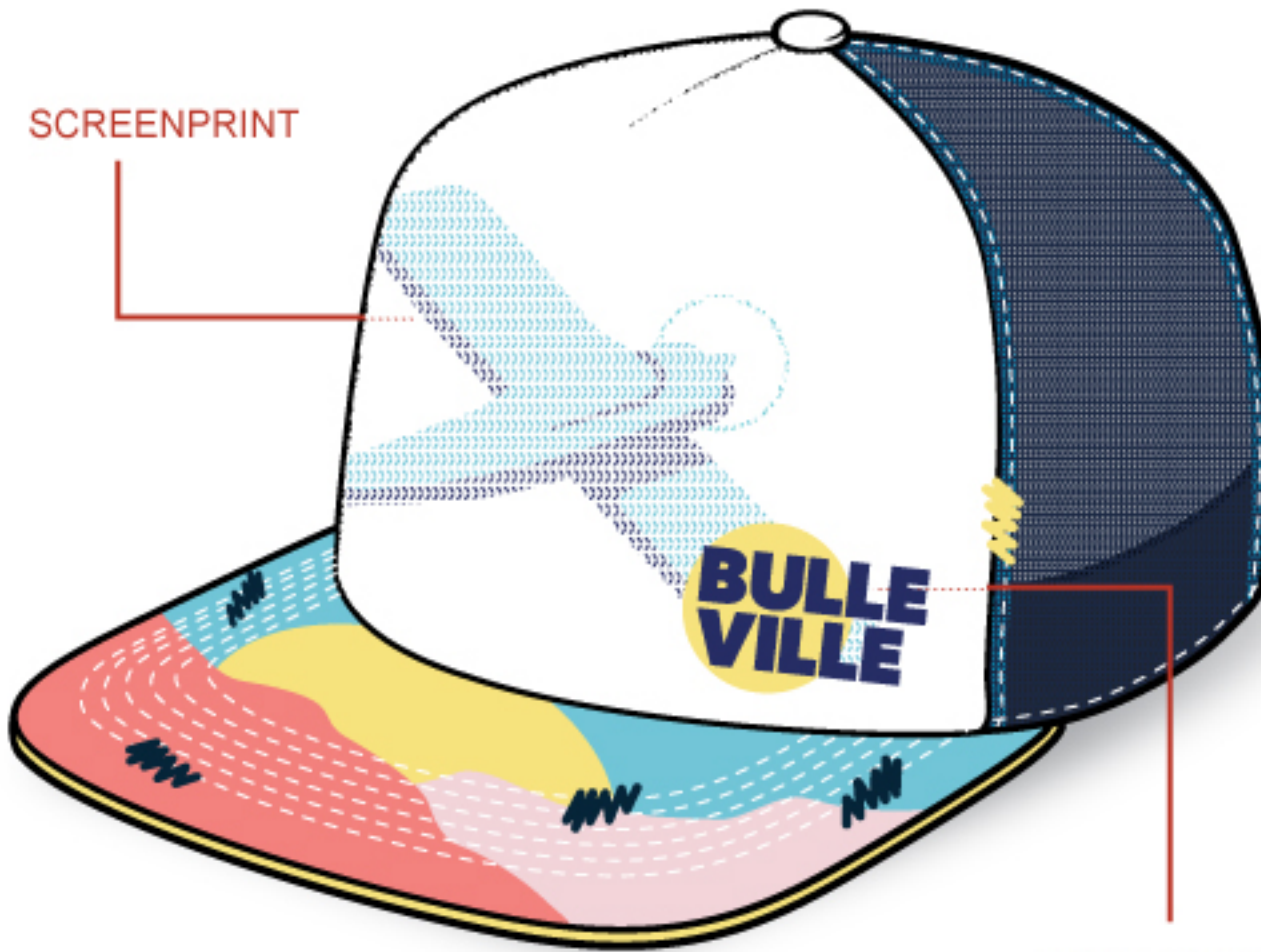

WOVEN SCOUT PATCH

NAVY MESH OVER SUBLIMATION

SUBLIMATION

DESIGN REFERENCE

COLORWAYS

DESCRIPTION

- STRUCTURED
- FLAT VISOR
- SNAP CLOSURE

SILICONE PATCH

SUBLIMATED MESH

SUBLIMATION

FLAT STITCH

DESIGN REFERENCE

COLORWAYS

DESCRIPTION

- STRUCTURED
- PRE-CURVED VISOR
- HOOK & LOOP CLOSURE

SCREENPRINT

FLAT STITCH

WHITE MESH OVERLAY

WHITE CONSTRUCTION STITCH

PMS 2002 & PMS 539
HEAVY DECORATIVE STITCH

SUBLIMATION

WOVEN LABEL

DESIGN REFERENCE

WHITE MESH OVERLAY

COLORWAYS

DESCRIPTION

- STRUCTURED 5 PANEL
- SANDWICH FLAT VISOR
- SNAP CLOSURE
- MESH BACK