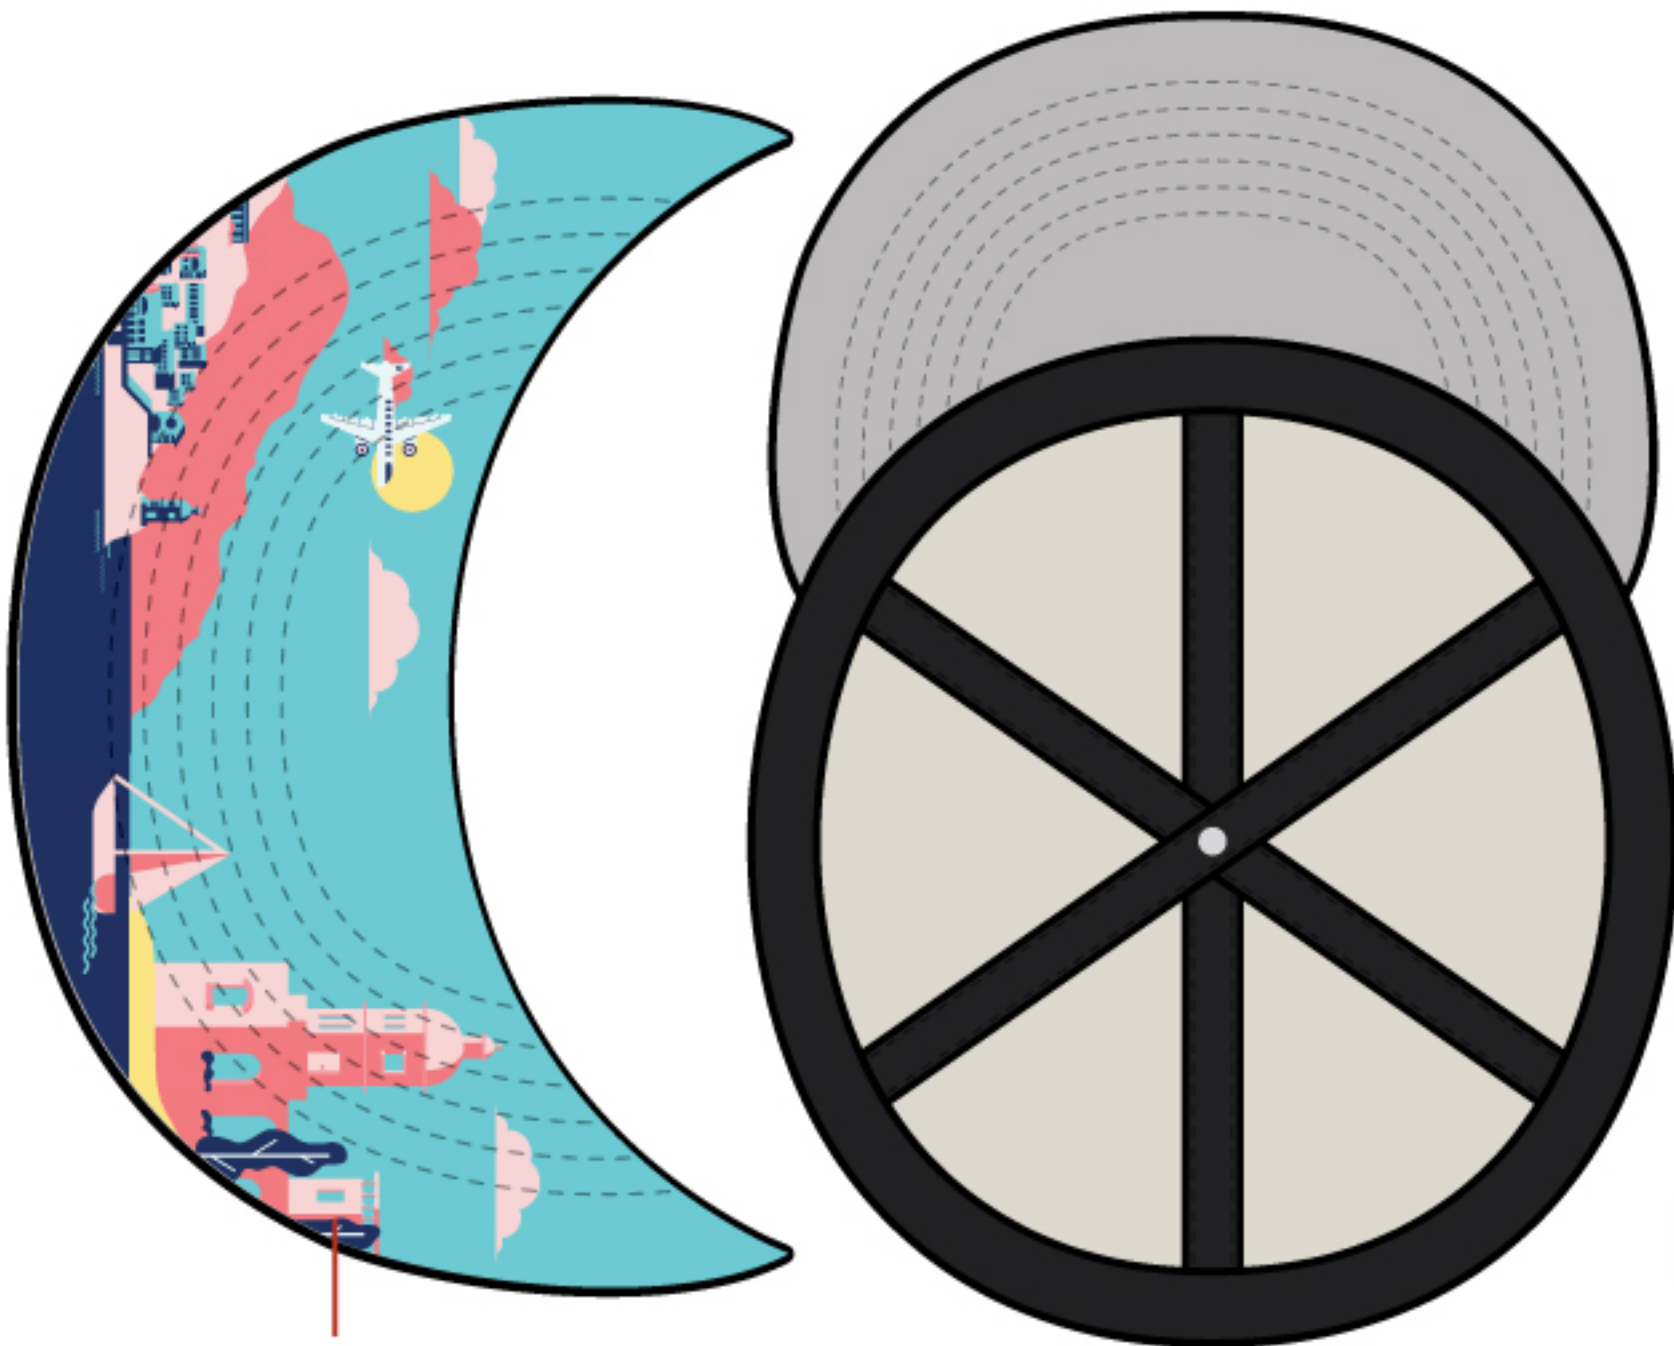

3MM FOAM STITCH
FLAT STITCH

PIPING

SUBLIMATION

WOVEN WRAP LABEL

DESIGN REFERENCE

COLORWAYS

DESCRIPTION

- STRUCTURED
- FLAT VISOR
- PROFLEX CLOSURE
- STONE BU FABRIC

WOVEN SCOUT PATCH

NAVY MESH OVER SUBLIMATION

SUBLIMATION

DESIGN REFERENCE

COLORWAYS

DESCRIPTION

- STRUCTURED
- FLAT VISOR
- SNAP CLOSURE

SILICONE PATCH

SUBLIMATED MESH

SUBLIMATION

FLAT STITCH

DESIGN REFERENCE

COLORWAYS

DESCRIPTION

- STRUCTURED
- PRE-CURVED VISOR
- HOOK & LOOP CLOSURE

SCREENPRINT

FLAT STITCH

WHITE MESH OVERLAY

WHITE CONSTRUCTION STITCH

PMS 2002 & PMS 539
HEAVY DECORATIVE STITCH

SUBLIMATION

WOVEN LABEL

DESIGN REFERENCE

WHITE MESH OVERLAY