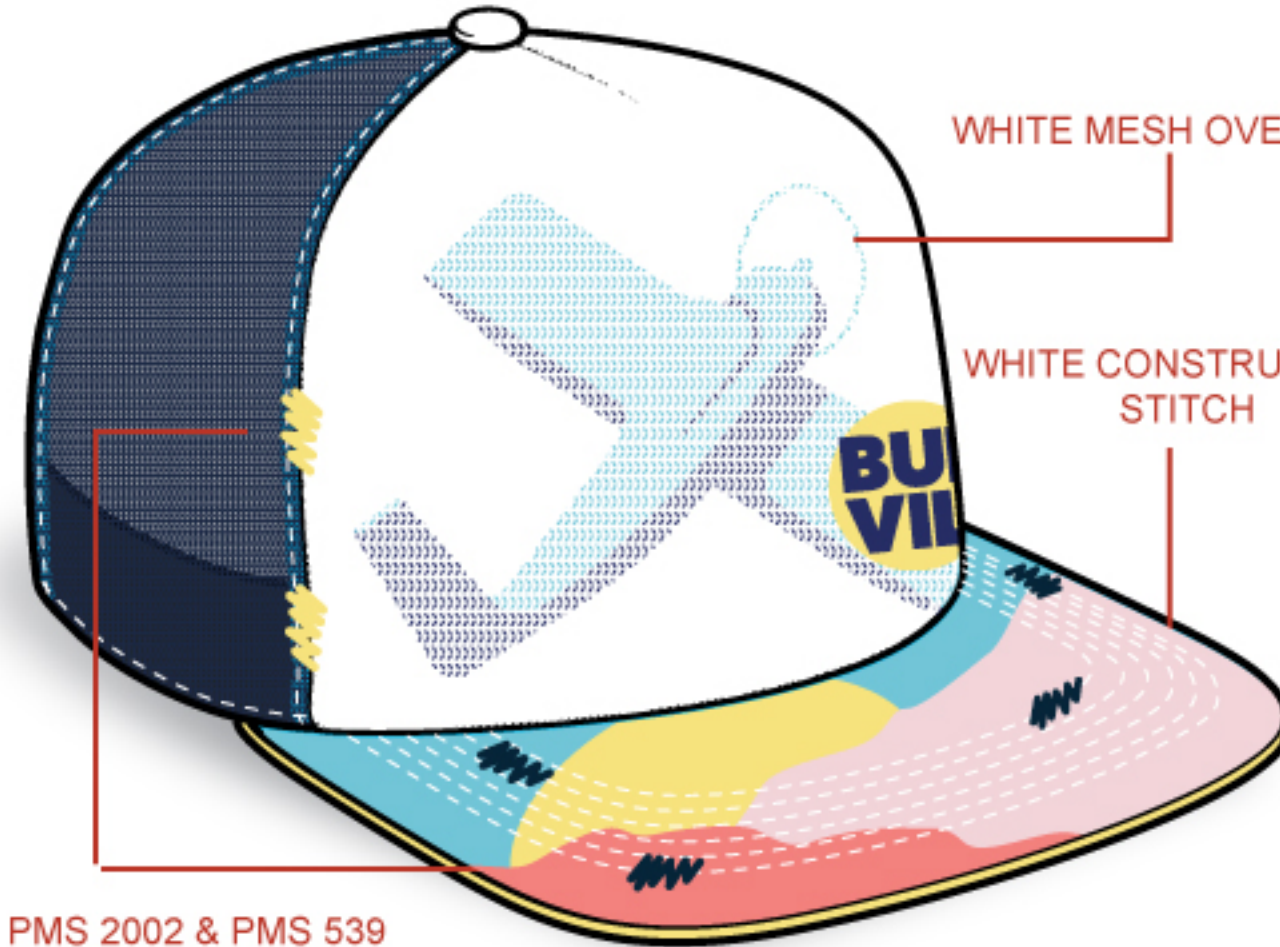

WOVEN SCOUT PATCH

NAVY MESH OVER SUBLIMATION

SUBLIMATION

DESIGN REFERENCE

COLORWAYS

DESCRIPTION

- STRUCTURED
- FLAT VISOR
- SNAP CLOSURE

SILICONE PATCH

SUBLIMATED MESH

SUBLIMATION

FLAT STITCH

DESIGN REFERENCE

COLORWAYS

DESCRIPTION

- STRUCTURED
- PRE-CURVED VISOR
- HOOK & LOOP CLOSURE

SCREENPRINT

FLAT STITCH

WHITE MESH OVERLAY

WHITE CONSTRUCTION STITCH

PMS 2002 & PMS 539
HEAVY DECORATIVE STITCH

SUBLIMATION

WOVEN LABEL

DESIGN REFERENCE

WHITE MESH OVERLAY

COLORWAYS

DESCRIPTION

- STRUCTURED 5 PANEL
- SANDWICH FLAT VISOR
- SNAP CLOSURE
- MESH BACK