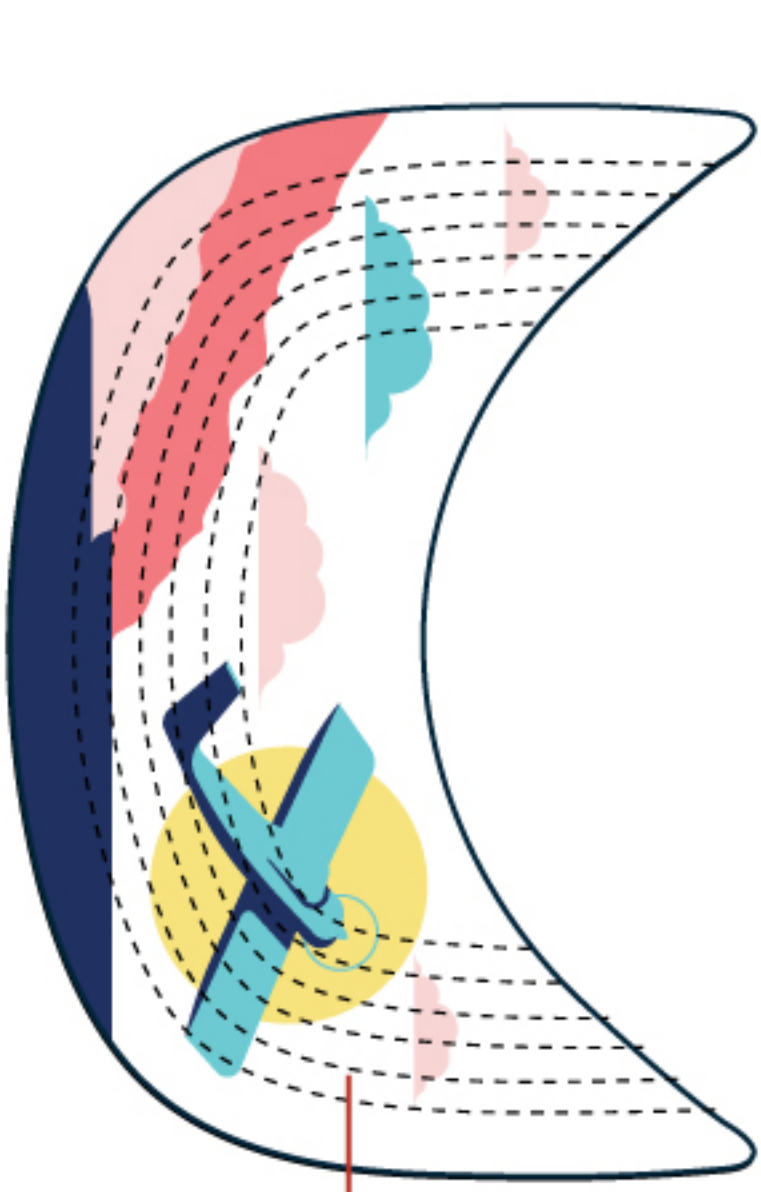

3MM FOAM STITCH
FLAT STITCH

PIPING

SUBLIMATION

WOVEN WRAP LABEL

DESIGN REFERENCE

COLORWAYS

DESCRIPTION

- STRUCTURED
- FLAT VISOR
- PROFLEX CLOSURE
- STONE BU FABRIC

WOVEN SCOUT PATCH

NAVY MESH OVER SUBLIMATION

SUBLIMATION

DESIGN REFERENCE

COLORWAYS

DESCRIPTION

- STRUCTURED
- FLAT VISOR
- SNAP CLOSURE

SILICONE PATCH

SUBLIMATED MESH

SUBLIMATION

FLAT STITCH

DESIGN REFERENCE

COLORWAYS

DESCRIPTION

- STRUCTURED
- PRE-CURVED VISOR
- HOOK & LOOP CLOSURE

SCREENPRINT

FLAT STITCH

WHITE MESH OVERLAY

WHITE CONSTRUCTION STITCH

PMS 2002 & PMS 539
HEAVY DECORATIVE STITCH

SUBLIMATION

WOVEN LABEL

DESIGN REFERENCE

WHITE MESH OVERLAY