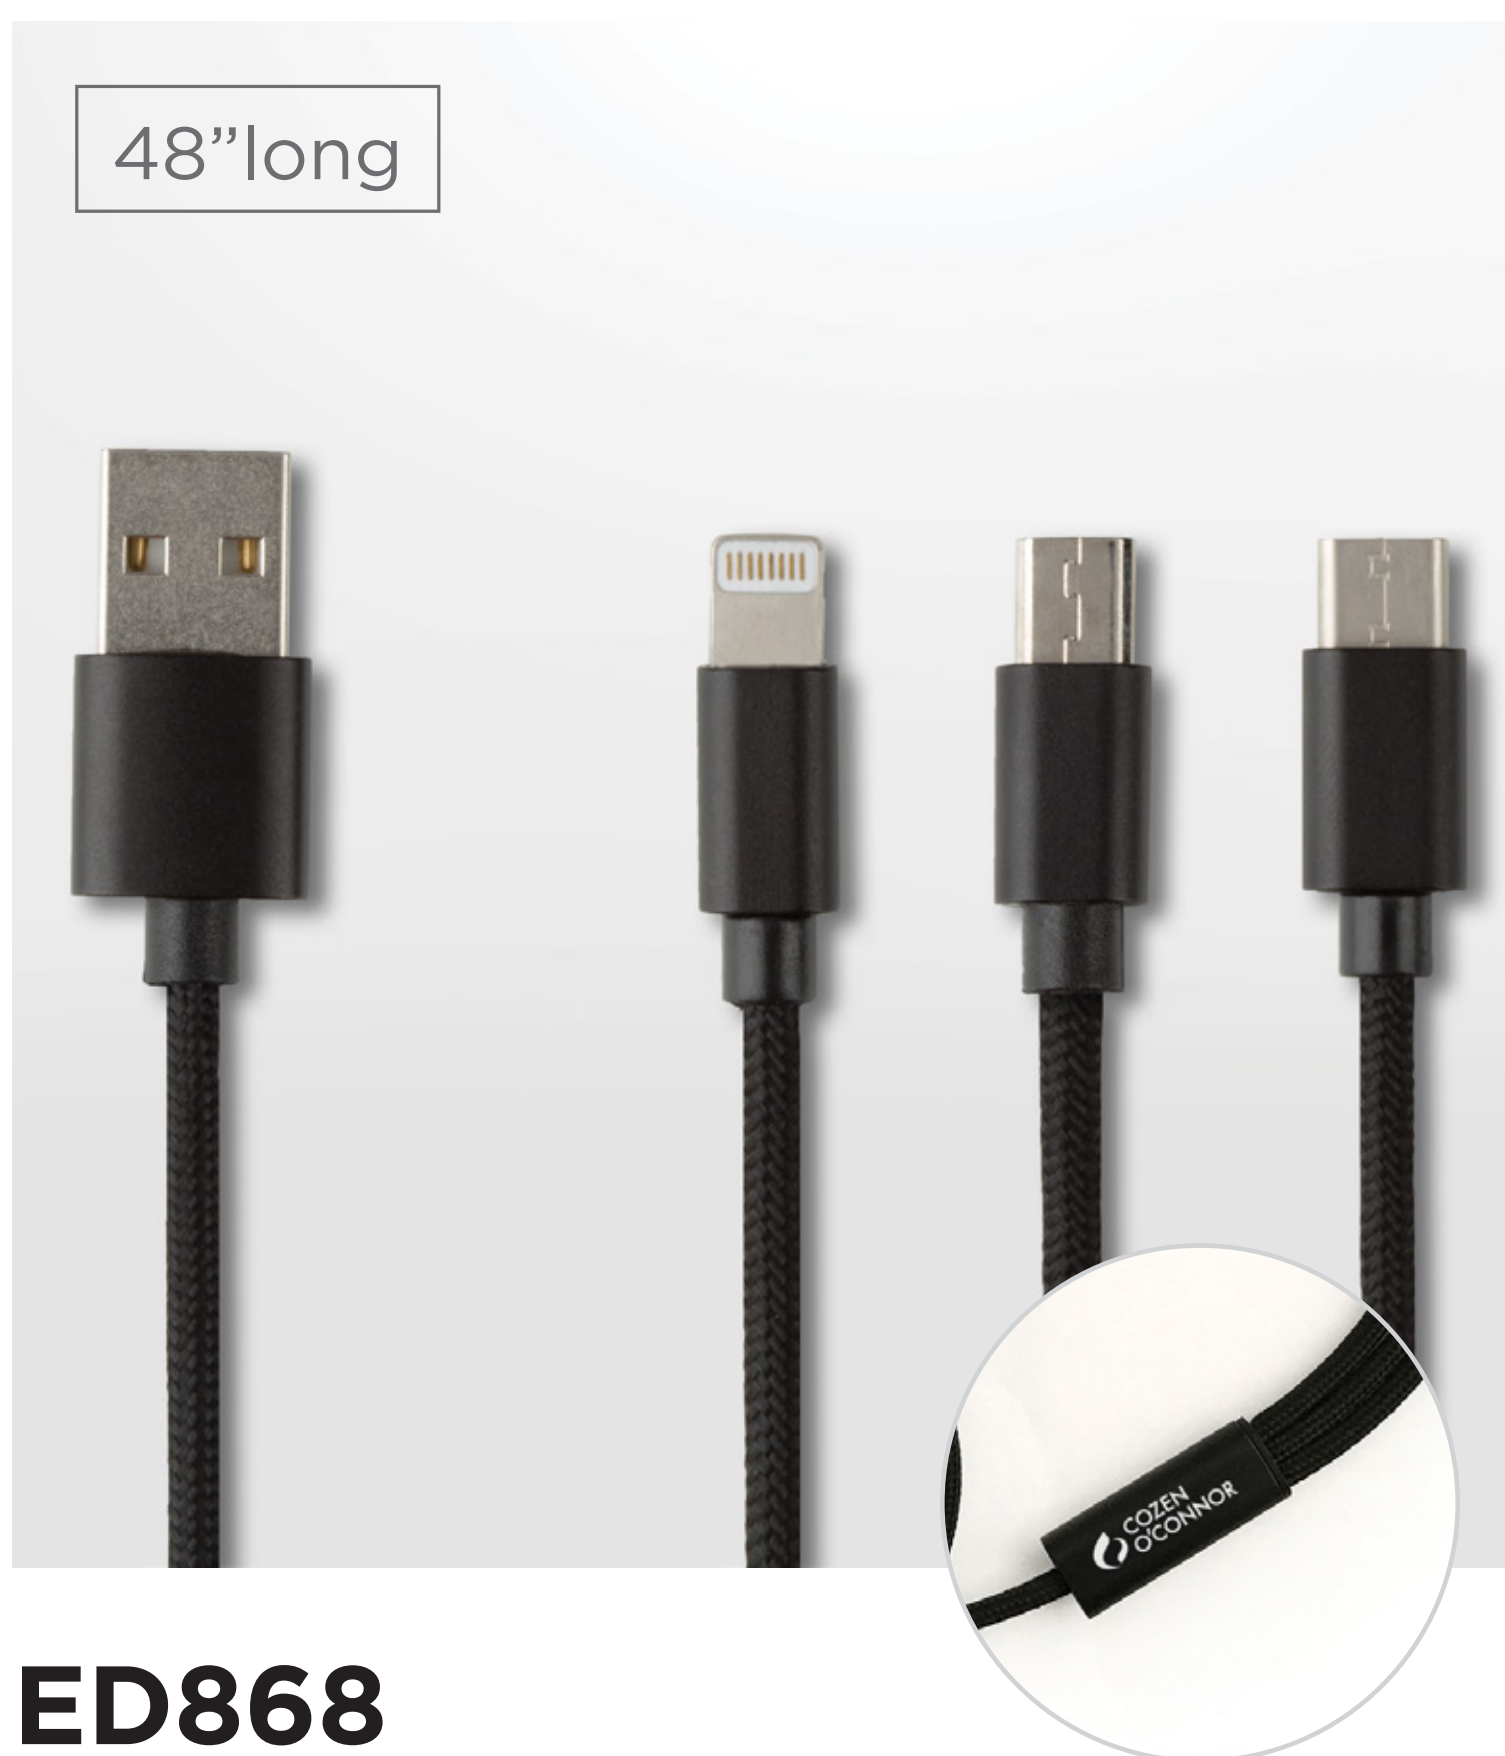

350mAh

EB3618

Wireless Charging
TWS Earbuds with
Built-in Microphone

AS LOW AS **\$28.50(c)**

500mAh

EB833

Wireless Charging
TWS Earbuds with
Built-in Microphone

AS LOW AS **\$21.90(c)**

EB590

1,800mAh

2-in-1 TWS Earbuds and Emergency
Power Bank with Digital Display

AS LOW AS **\$25.50(c)**

48"long

ED868

3-in-1 charging cable:
Type C / Micro USB / Lightning

AS LOW AS **\$4.90(c)**

40"long

ED625

Type C to Lightning Fast Charging
Power Delivery Cable

AS LOW AS **\$7.90(c)**

Up to 20w

AD889

20W USB-C + 18W USB-A Fast
Charging Power Wall Adapter

AS LOW AS **\$13.90(c)**