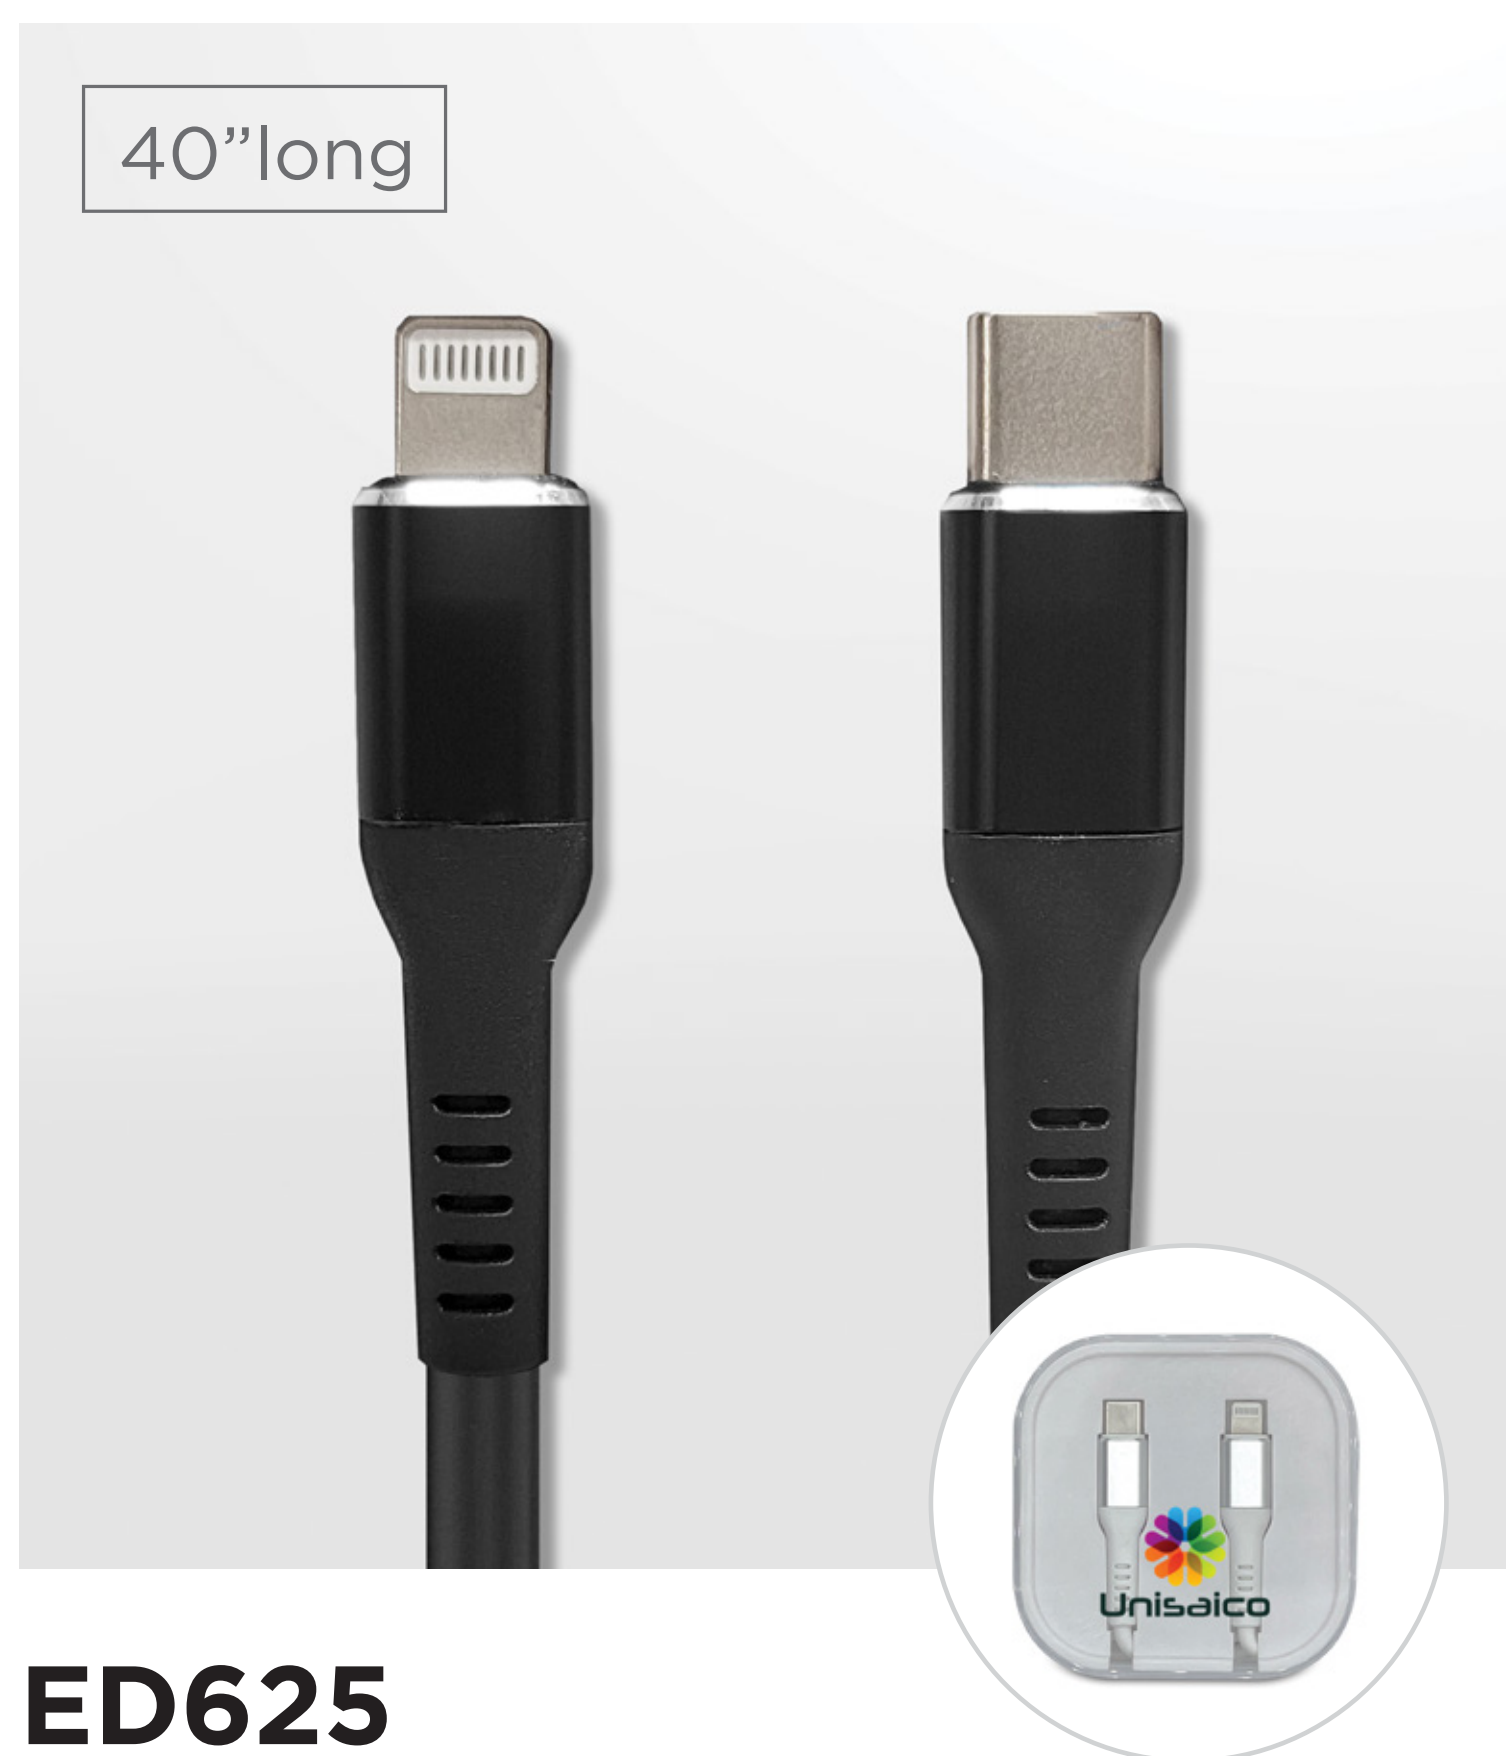

EB590

1,800mAh

2-in-1 TWS Earbuds and Emergency
Power Bank with Digital Display

AS LOW AS **\$25.50(c)**

48"long

ED868

3-in-1 charging cable:
Type C / Micro USB / Lightning

AS LOW AS **\$4.90(c)**

40"long

ED625

Type C to Lightning Fast Charging
Power Delivery Cable

AS LOW AS **\$7.90(c)**

Up to 20w

AD889

20W USB-C + 18W USB-A Fast
Charging Power Wall Adapter

AS LOW AS **\$13.90(c)**