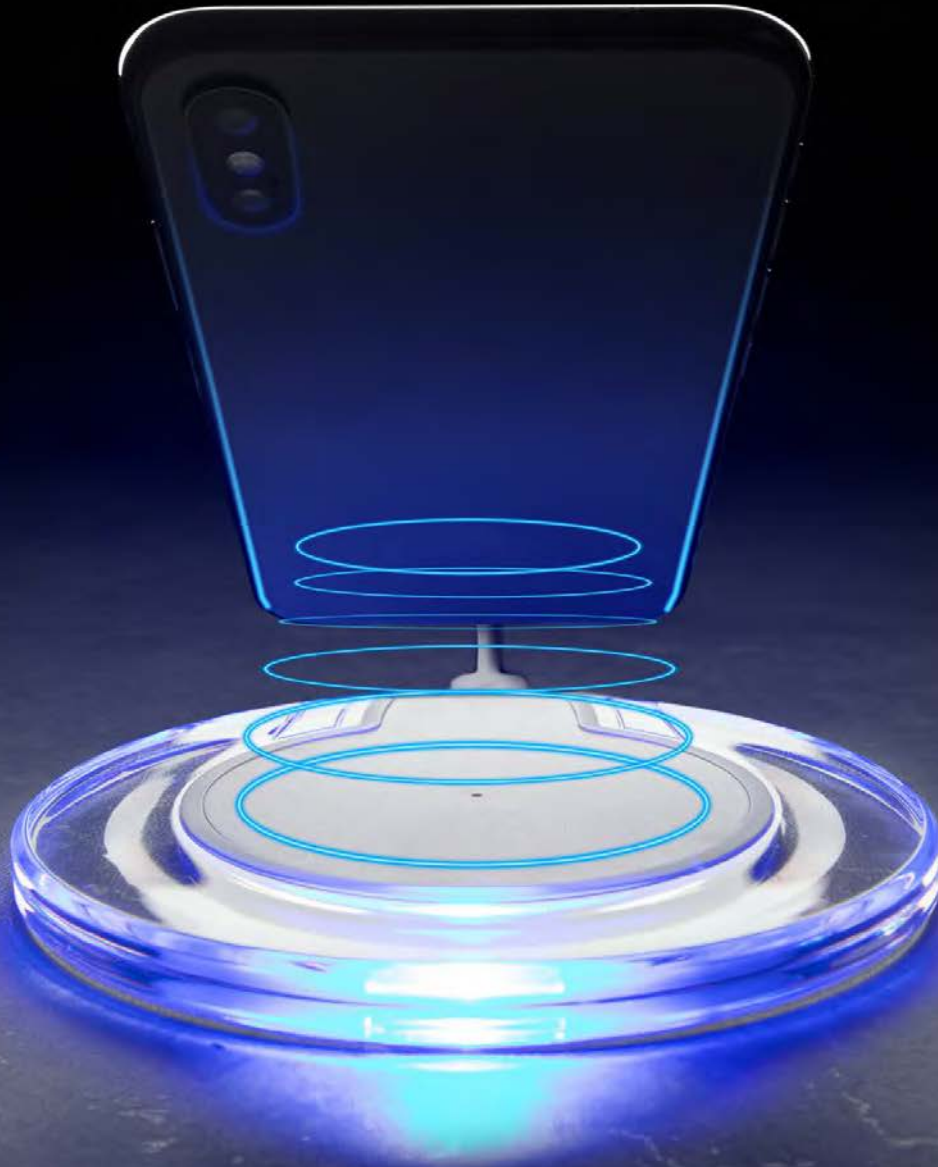

Ultra-slim UFO Shape Wireless Charging

15w

Wireless Charging

LED Light

USB to Micro USB Cable Included

QC104 Ultra-slim UFO Shape Wireless Charging Pad with LED light

Imprint Size	25	100	250	500(4C)	Decoration
H 3/4" x W 1 1/8" (on top) H 1 1/2" x W 1 1/2" (on center)	\$10.90	\$9.90	\$8.90	\$8.50	