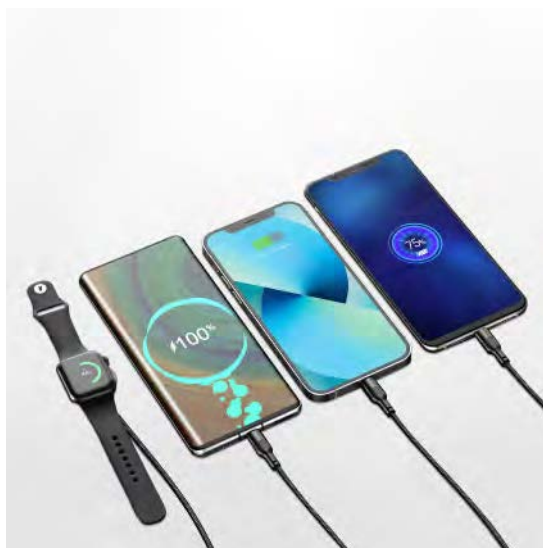

Metal Tip

USB to
Micro

USB to
Type C

4 ft

USB to
Lightning

Multi Tips

ED015 4-in-1 Apple Watch Charging Cable

Imprint Size H 1/4" x W 1/2"	25 $15.95	100 $13.95	250 $12.95	500 (4C) $11.95	Decoration ●

• Price includes a 1 color/position imprint • Set up charge $60.00 (g) • lead time: 3-5 days after final approval
• Overseas production. 3 weeks after final approval • Visit www.tomaxusa.com for more cable models