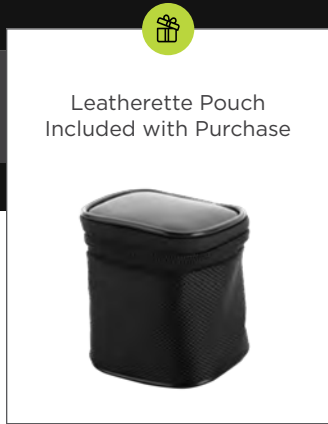

Leatherette Pouch Included with Purchase

AD3905 Universal Adapting Station

Imprint Size H 3/4" x W 1"	12 $35.90	50 $32.90	100 $30.90	250(4C) $28.90	Decoration

• Price includes a 1 color/position imprint • Set up charge $60.00 (g) • lead time: 3-5 days after final approval
• Overseas production. 3 weeks after final approval • Visit www.tomaxusa.com for more adapter models