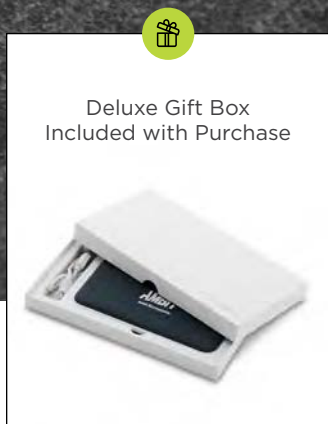

US Patent # US D862,384 S

PC5110 10,000 mAh Rubberized Power Bank

Imprint Size H 3" x W 1 1/2"	12 $30.90	50 $27.90	100 $25.90	250(4C) $23.90	Decoration

• Price includes a 1 color/position imprint • Set up charge $60.00 (g) • lead time: 3-5 days after final approval
• Overseas production. 3 weeks after final approval • Visit www.tomaxusa.com for more Qi power bank models