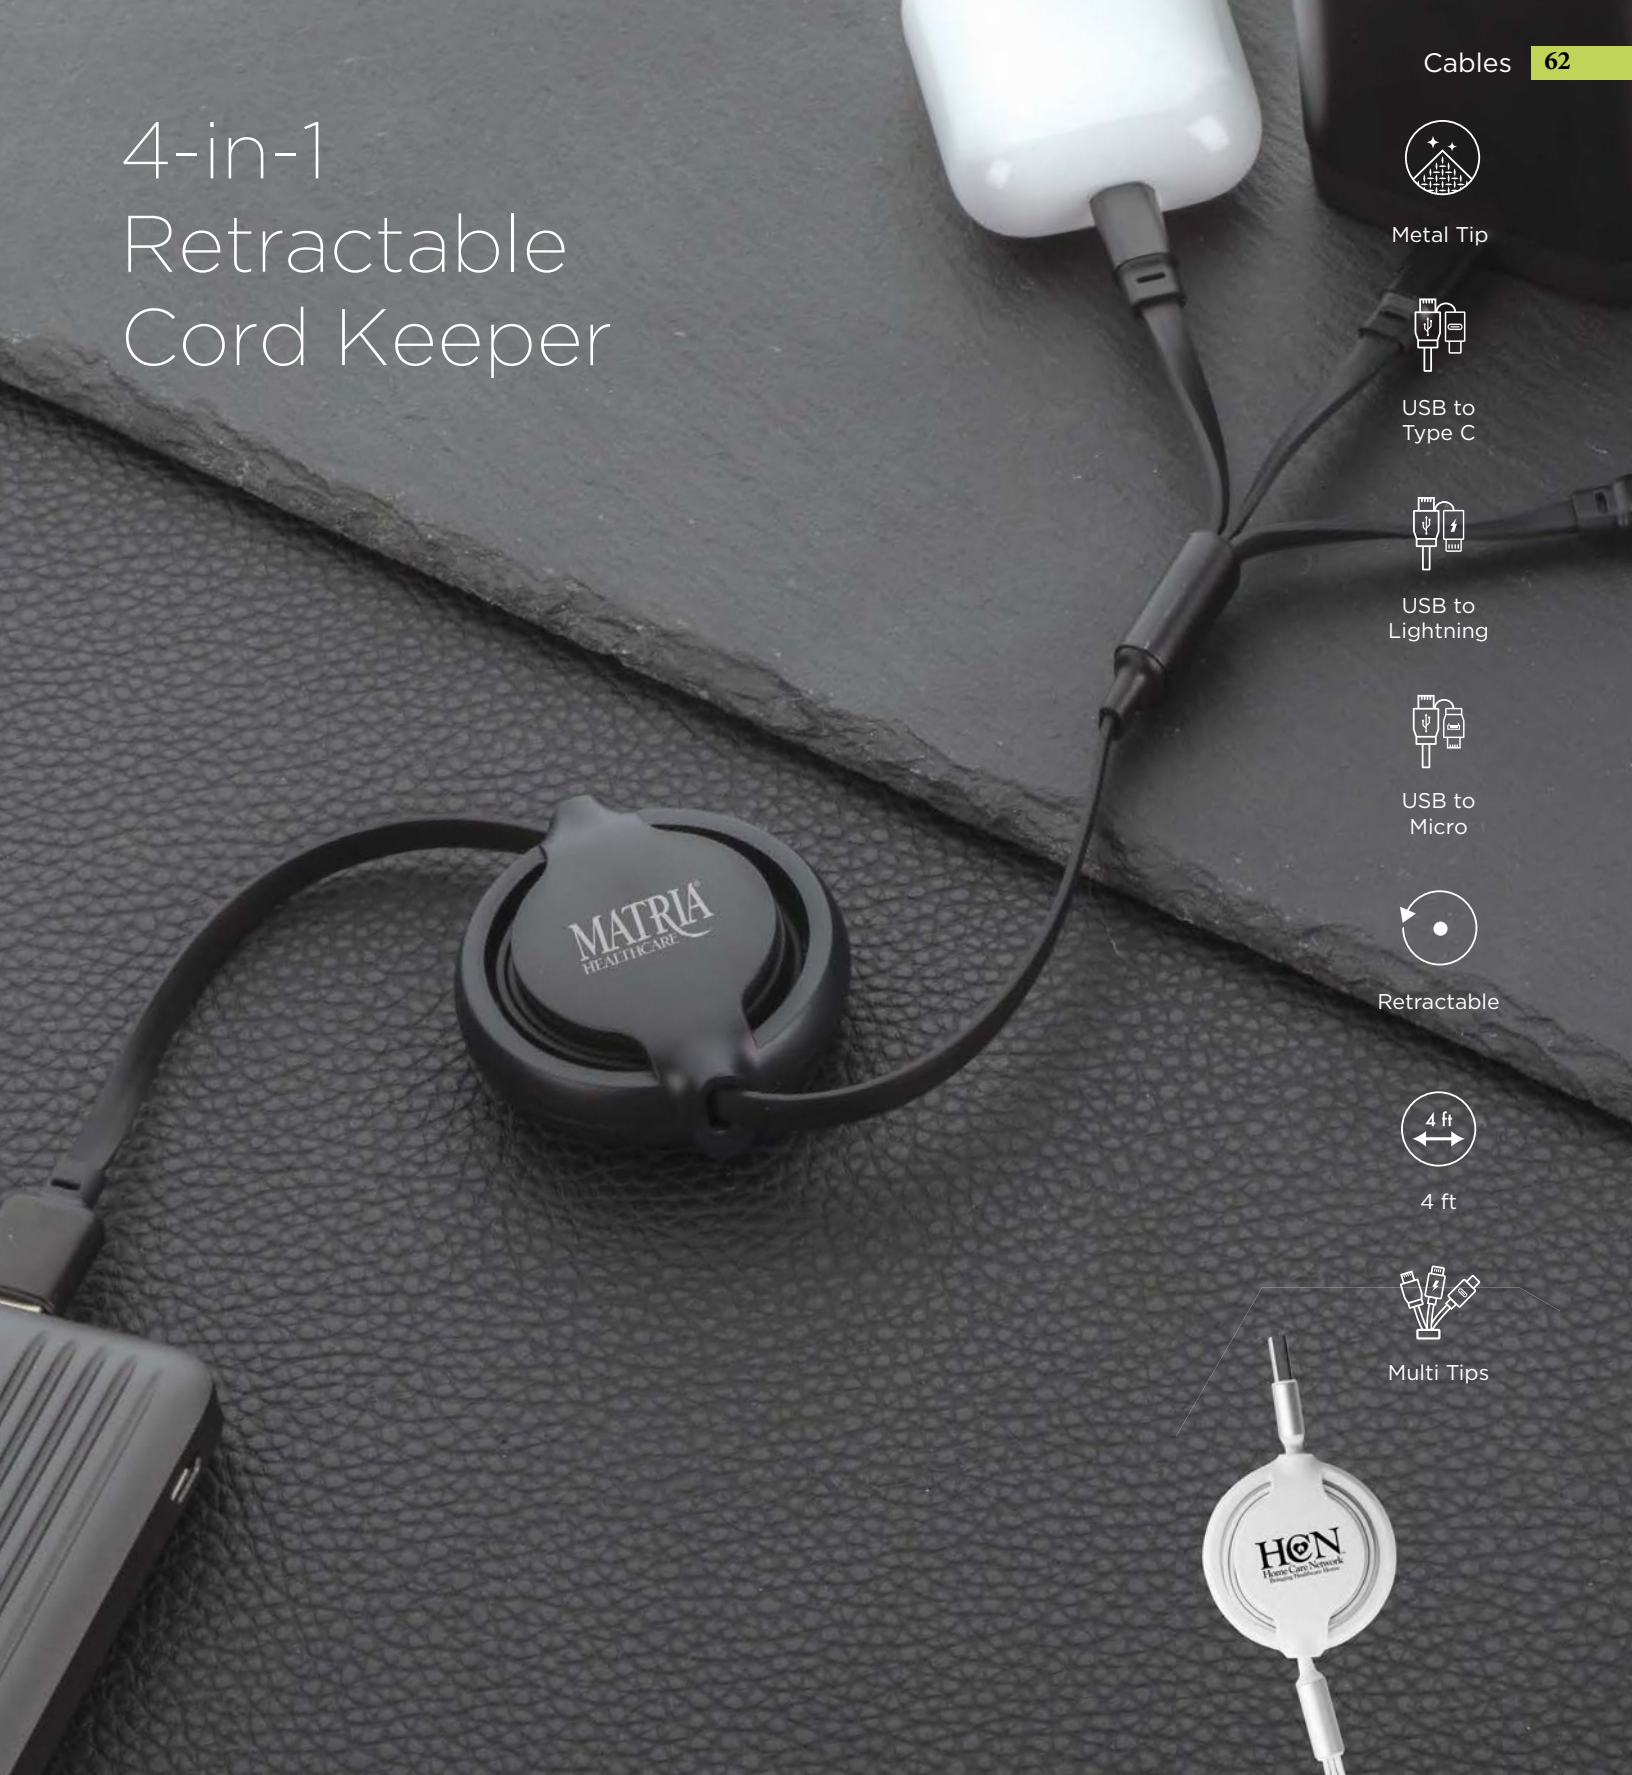

4-in-1 Retractable Cord Keeper

Metal Tip

USB to Type C

USB to Lightning

USB to Micro

Retractable

4 ft

Multi Tips

ED818 4-in-1 Retractable Cord Keeper

Imprint Size Dia: 1"	100 \$8.50	500 \$7.90	1000 \$6.90	2500(4C) \$6.50	Decoration S
-------------------------	---------------	---------------	----------------	--------------------	-----------------