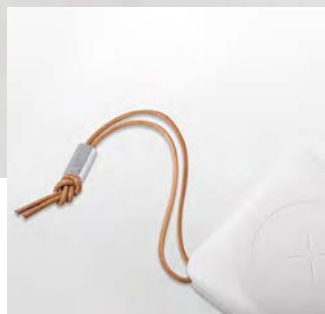

Lightning Input

1 USB Output Fast Ports

UL Battery

LED Power Indicator

Deluxe Gift Box Included

NEW

QC1151 MagSafe 10,000 mAh Power Bank

Imprint Size	12	50	100	250(4C)	Decoration
H 2" x W 1 1/4"	\$49.50	\$46.50	\$44.50	\$42.50	