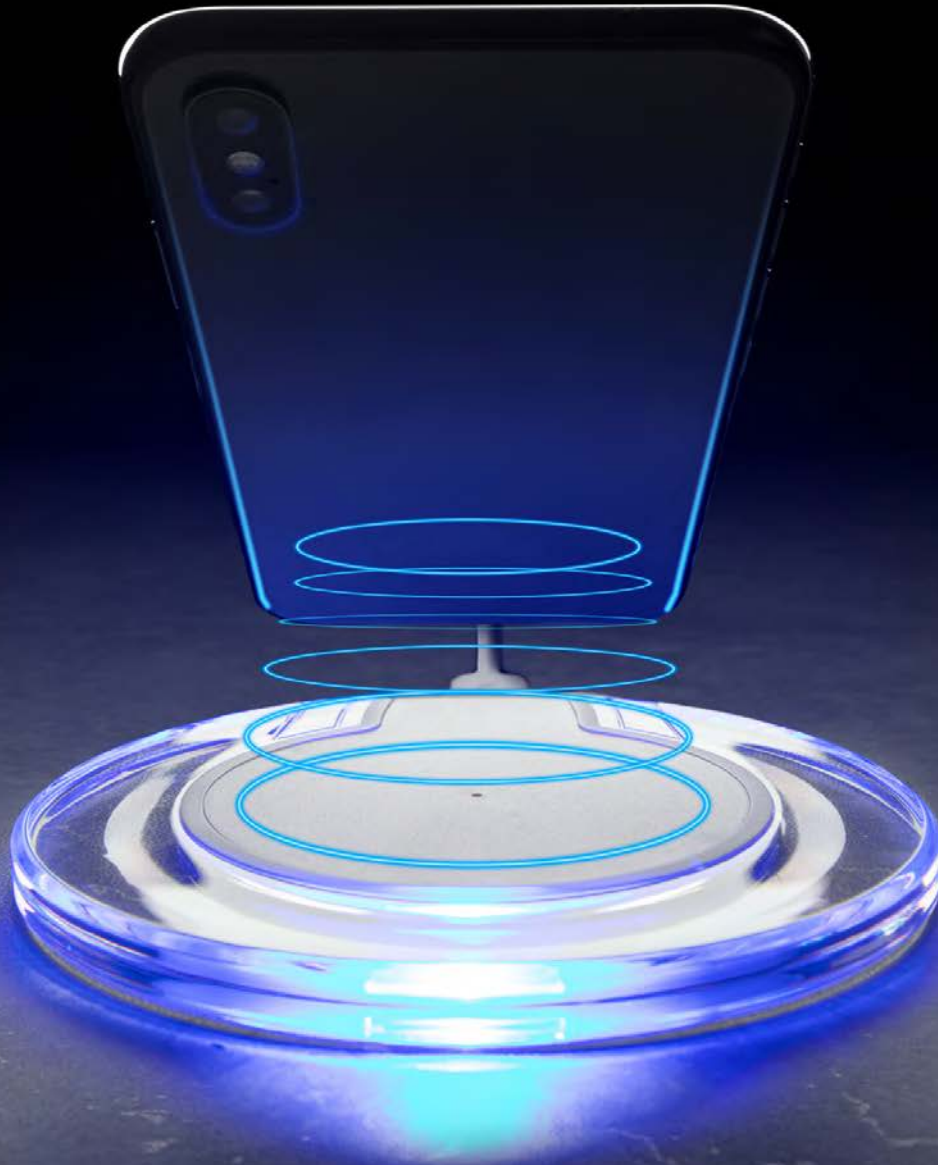

Ultra-slim UFO Shape Wireless Charging

15w

Wireless Charging

LED Light

USB to Micro USB Cable Included

QC104 Ultra-slim UFO Shape Wireless Charging Pad with LED light

Imprint Size	25	100	250	500(4C)	Decoration
H 3/4" x W 1 1/8" (on top) H 1 1/2" x W 1 1/2" (on center)	\$10.90	\$9.90	\$8.90	\$8.50	