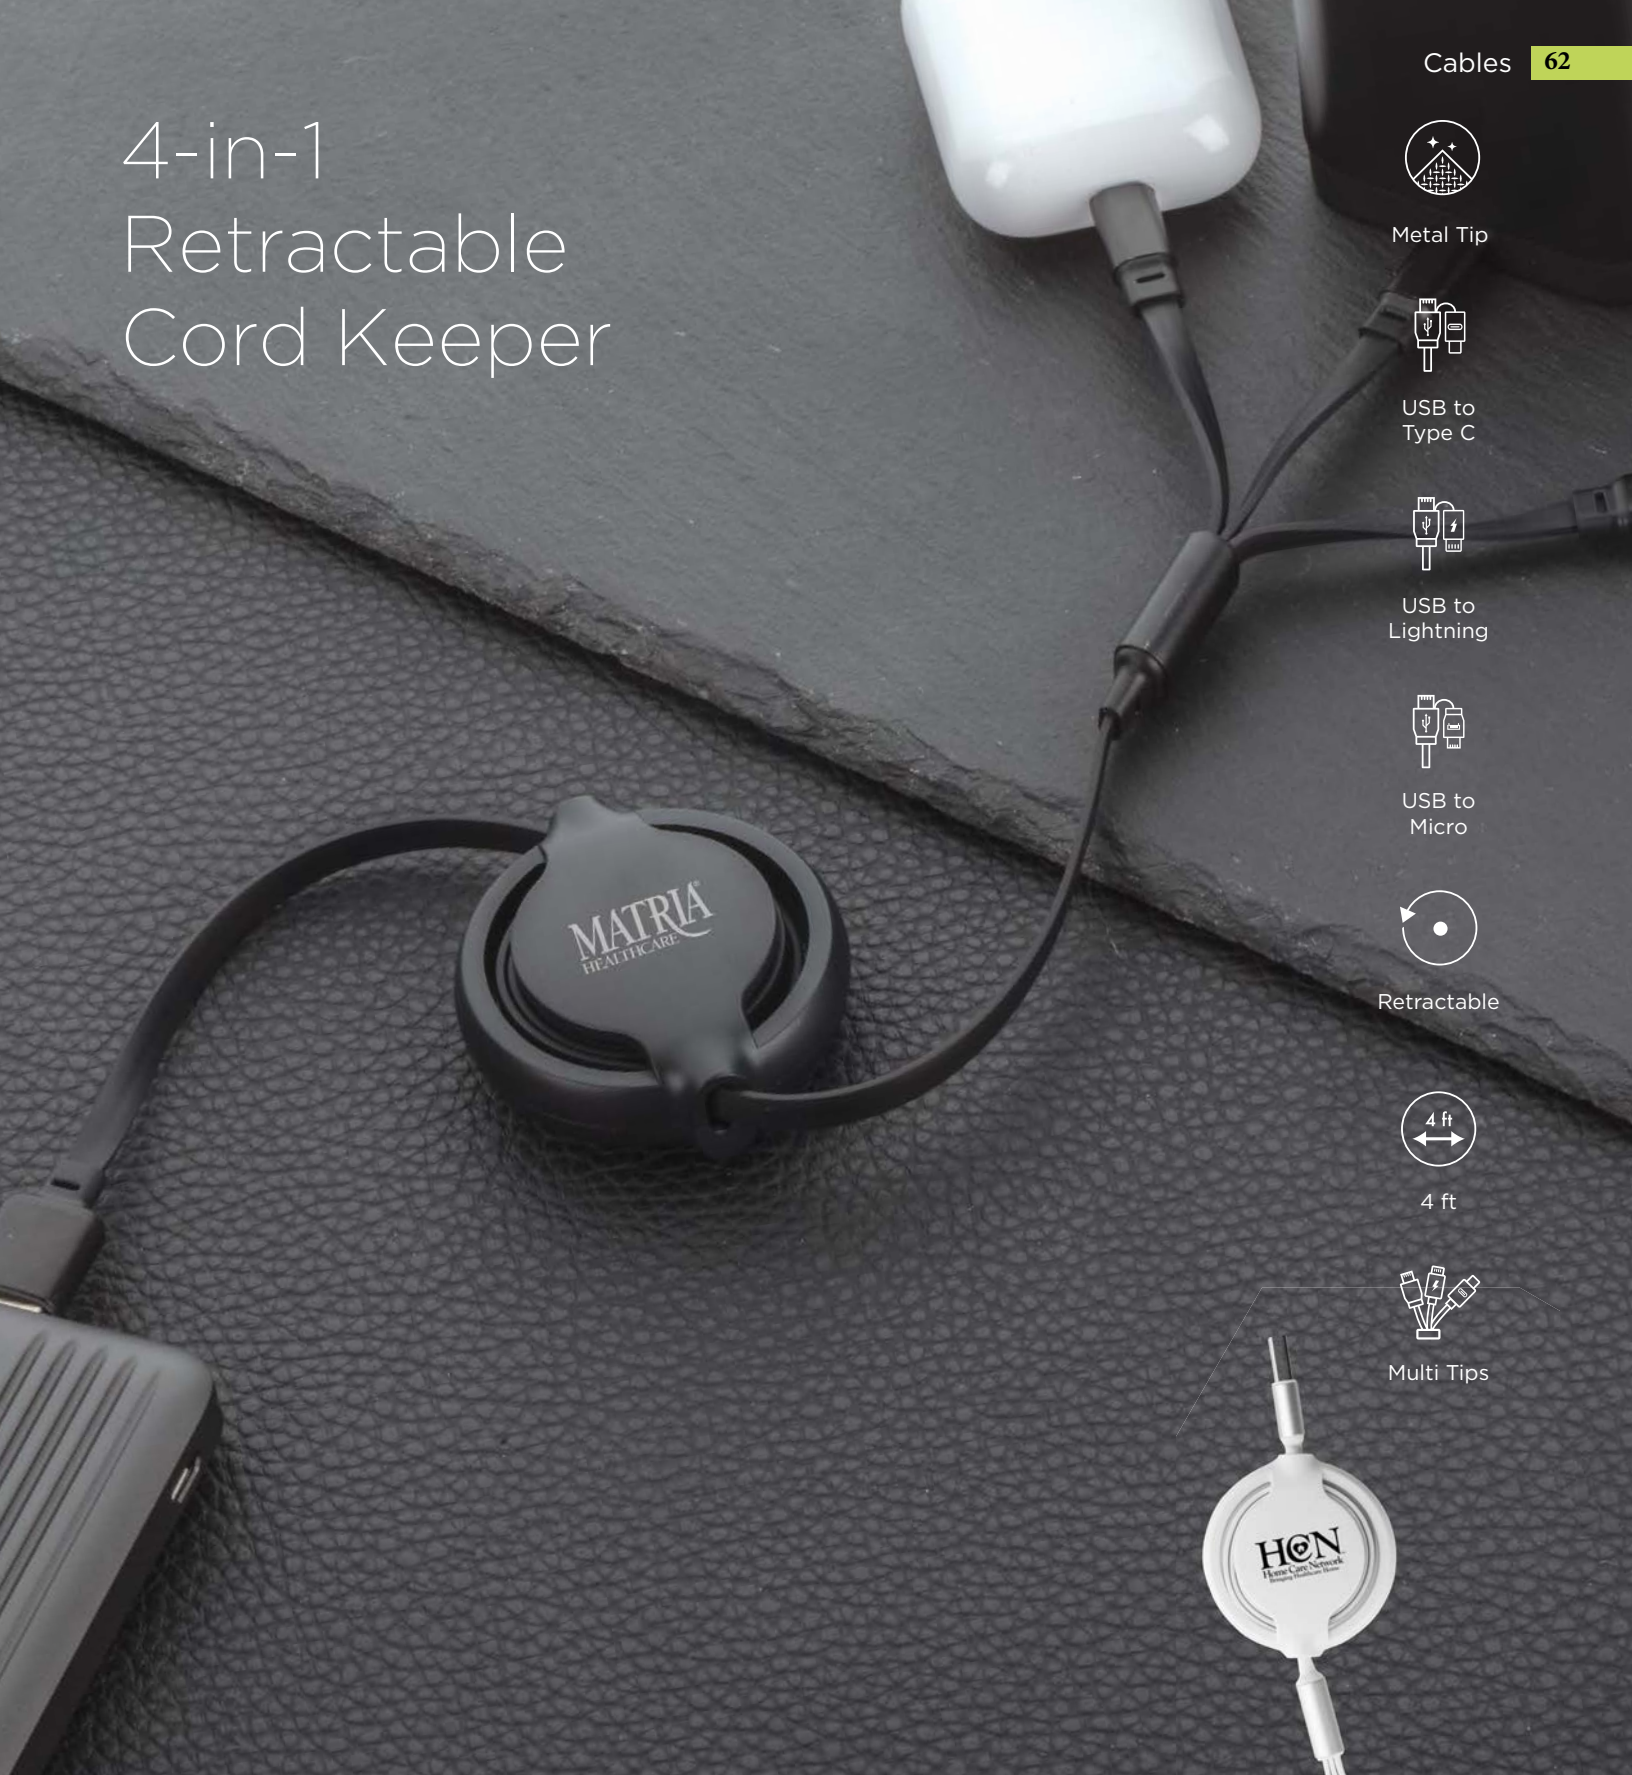

Metal Tip

Type C to Lightning (Sync Cable)

3.25 ft

4-in-1 Retractable Cord Keeper

Metal Tip

USB to Type C

USB to Lightning

USB to Micro

Retractable

4 ft

Multi Tips

ED818 4-in-1 Retractable Cord Keeper

Imprint Size Dia: 1"	100 \$8.50	500 \$7.90	1000 \$6.90	2500(4C) \$6.50	Decoration S
-------------------------	---------------	---------------	----------------	--------------------	-----------------