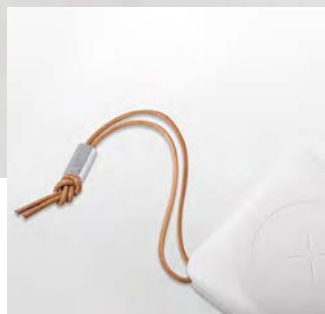

MagSafe Power Bank

15w 10,000mAh

Wireless Charging

Type C Input/Output

Lightning Input

1 USB Output Fast Ports

UL Battery

LED Power Indicator

Deluxe Gift Box Included

NEW

QC1151 MagSafe 10,000 mAh Power Bank

Imprint Size H 2" x W 1 1/4"	12 $49.50	50 $46.50	100 $44.50	250(4C) $42.50	Decoration S F

Power Bank Front Panel Details

• Price includes a 1 color/position imprint • Set up charge $60.00 (g) • lead time: 3-5 days after final approval
• Overseas production. 3 weeks after final approval • Visit www.tomaxusa.com for more Qi power bank models