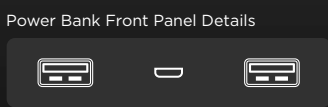

QC100 Wireless Charger with 10,000mAh Power Bank

Imprint Size H 1" x W 1 1/2"	12 $42.50	50 $39.90	100 $36.90	250(4C) $34.90	Decoration

• Price includes a 1 color/position imprint • Set up charge $60.00 (g) • lead time: 3-5 days after final approval
• Overseas production. 3 weeks after final approval • Visit www.tomaxusa.com for more Qi power bank models