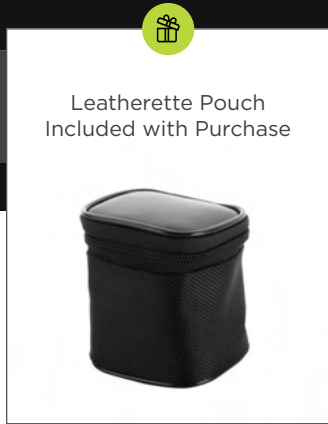

Leatherette Pouch Included with Purchase

AD3905 Universal Adapting Station

Imprint Size H 3/4" x W 1"	12 $35.90	50 $32.90	100 $30.90	250(4C) $28.90	Decoration

• Price includes a 1 color/position imprint • Set up charge $60.00 (g) • lead time: 3-5 days after final approval
• Overseas production. 3 weeks after final approval • Visit www.tomaxusa.com for more adapter models