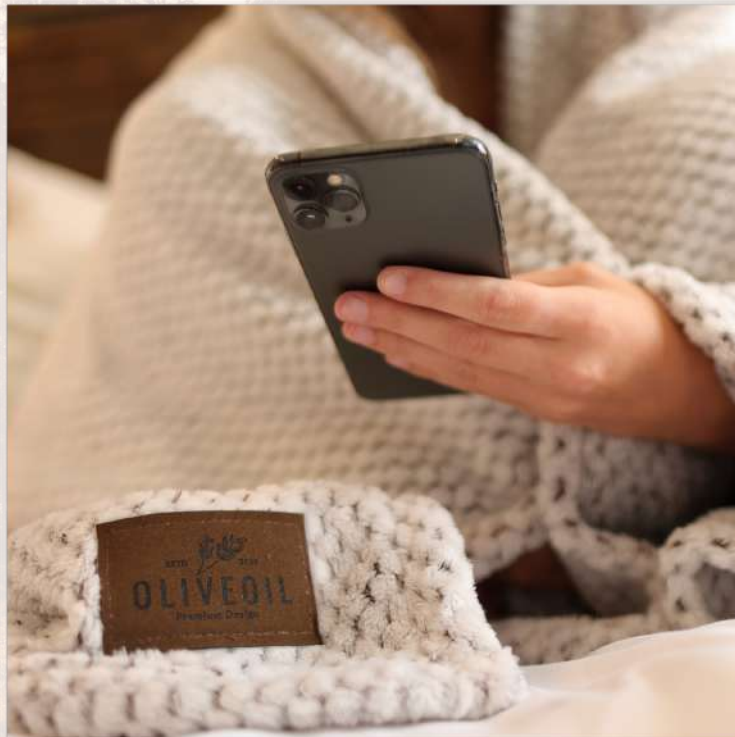

Time for adventure!

Item #WLB-5060
Wanderlust Blanket

The Wanderlust offers a unique style and feel. It's low pile and great for on the go. Comes in four neutral colors and provides maximum comfort without being big and bulky. 50" x 60"

Available in shadow gray, marshmallow, dress blue navy, and dark chocolate brown

As low as $45.00 (c)

WANDERLUST