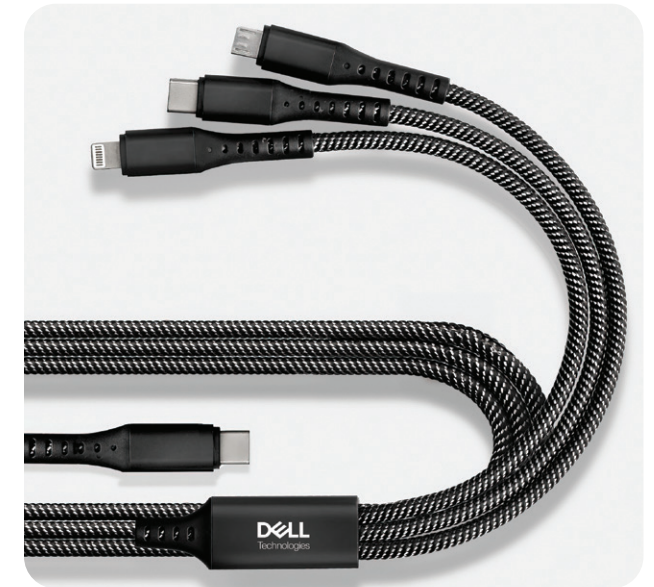

ED298 NEW

100W Type-C to C Charging Cable

12	50	100	250 (4C)
$7.50	$6.50	$5.50	$4.90

Available Color(s): White
Imprint Method: **Screen Imprint**
Imprint Size(s): H 1/8" x 3/8"
Item Dimension: 40" Long
Item Packaging: Resealable Poly Bag