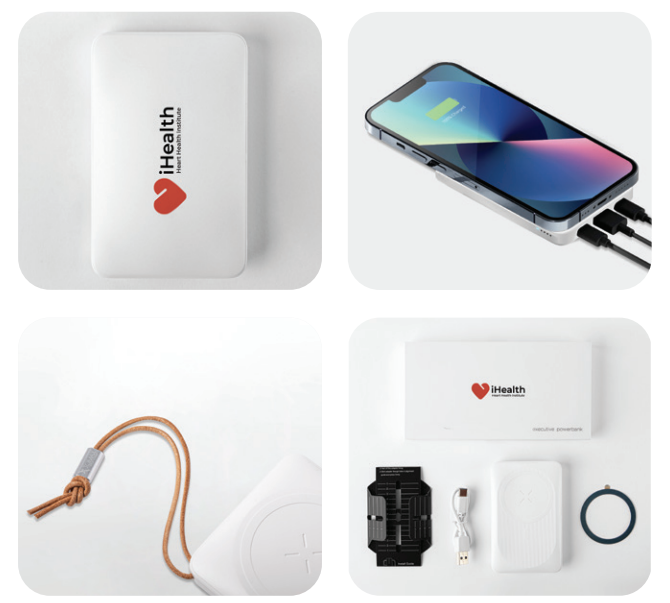

QC5000 15w 5,000mAh

MagSafe 5,000 mAh Powerbank

12	50	100	250 (4C)
$33.50	$30.50	$28.50	$26.50

Wireless output: 15W
Capacity: 5,000 mAh
Input: (Type C): 5V/2A, 9V/2A
Output: (USB): 5V/4.5A, 9V/2A, 12V/1.5A (22.5W Max)
Output: (Type C): 9V/2A, 12V/1.5A (18W Max)

Available Color(s): White
Imprint Method: [Screen Imprint](#) | [Full Color Process](#)
Imprint Size(s): H 1 3/8" x W 1 1/2"
Item Dimension: H 3 5/8" x W 2 1/2" x D 5/8"
Item Packaging: Deluxe gift box included (H 3 3/4" x W 5 7/8" x D 13/16")
Units/Weight: 50 pcs / 23.5 lbs

Prop 65 certified