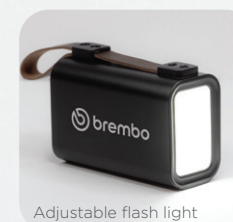

Available Color(s): Black
Imprint Method: [Full Color Process](#) | [Laser Engraving](#)
Imprint Size(s): H 1 1/2" x W 3 1/2"
Item Dimension: H 2 5/8" x W 4 7/16" x D 2 1/16"

Adjustable
Leather Strap

PC2032  20,000mAh