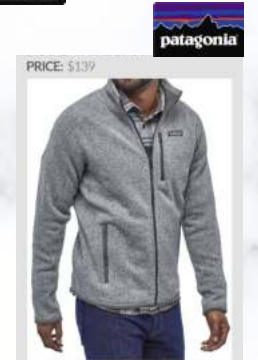

PRICE: $139

*All pricing, lead times, items, information, & terms subject to change without notice.