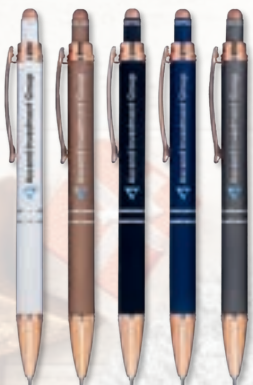

### LASER ENGRAVED PENS

- **2 Day Production, Ships from NY**

**Miramar Gel Pen**  
Item # P400198

**Calero Gel Pen**  
Item # P400100

**Crossgate Brite Stylus Gel Pen**  
Item # P48329

**Delane Gel Pen - Rose Gold**  
Item # P400464

### FULL COLOR PENS

- **10 Day Production, Ships from NY**

**Full Color Crossgate Stylus Pen - Rose Gold**  
Item # P400461

**Full Color Delane Gel Pen - Rose Gold**  
Item # P400463

TURN ME OVER!

# SCREEN PRINTED PENS

- 5 Day Production, Ships from TX

**Compass Ultra Stylus Gel Pen**  
Item # P400785

- BLACK ink only
- 

**Bella Luna Brite Gel Pen**  
Item # P400102

- BLACK ink only
- 

- Laser - 2 Day Production, Ships from NY
- 4 color - 10 Day Production, Ships from NY
- Silk Screen - 4 Day Production, Ships from TX
- Blue or Black Ink on most pen styles