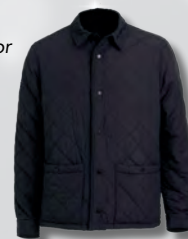

RIPOSTE
2960/2962
Jacket

ARC'TERYX

RETAIL PRICE: \$146

SKYLINE
5590/5592
Soft Shell Half Zip

NEW

BYLT
PREMIUM BASICS

RETAIL PRICE: \$135

PARLANCE
5170/5172
Lightweight Jacket

NEW

Interior

Exterior

PETER MILLAR

RETAIL PRICE: \$235

lululemon

RETAIL PRICE: \$168

DIVERGE
1510/1512
Reversible Jacket