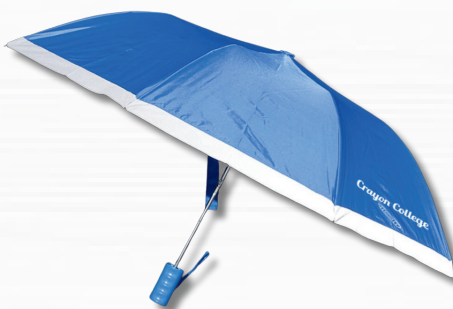

HOLIDAY COLLECTION

Scan each QR for Pricing + Colors

#9026
Alpaca Blanket

#9014
Outback Blanket
**10 colors available*

#9003
Sherpa Fleece Blanket
**13 colors available*

#FO-43
Pop Up Automatic
**13 colors available*

#RFO-43
Optic Umbrella
**3 colors available*

#AQ109
Downpour
**9 colors available*

#7602
Medium Length Apron w/ Pouch
**7 colors available*

#125
Top Dog Chair
**4 colors available*

#118
The Chairman

**Lead times subject to terms, conditions, & availability – contact service for details.*