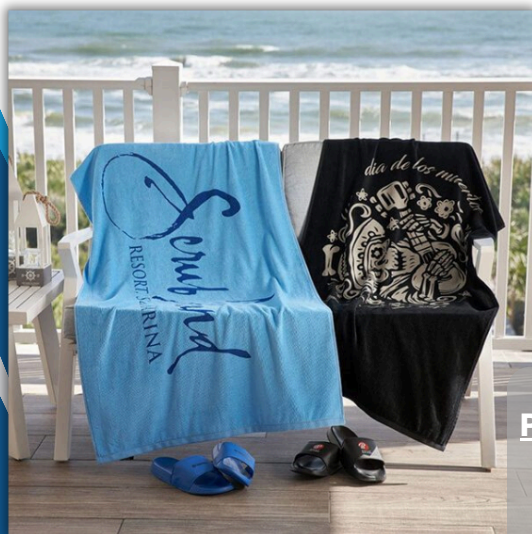

MAXXCOLOR
Premium Beach Towel
(30" x 60")